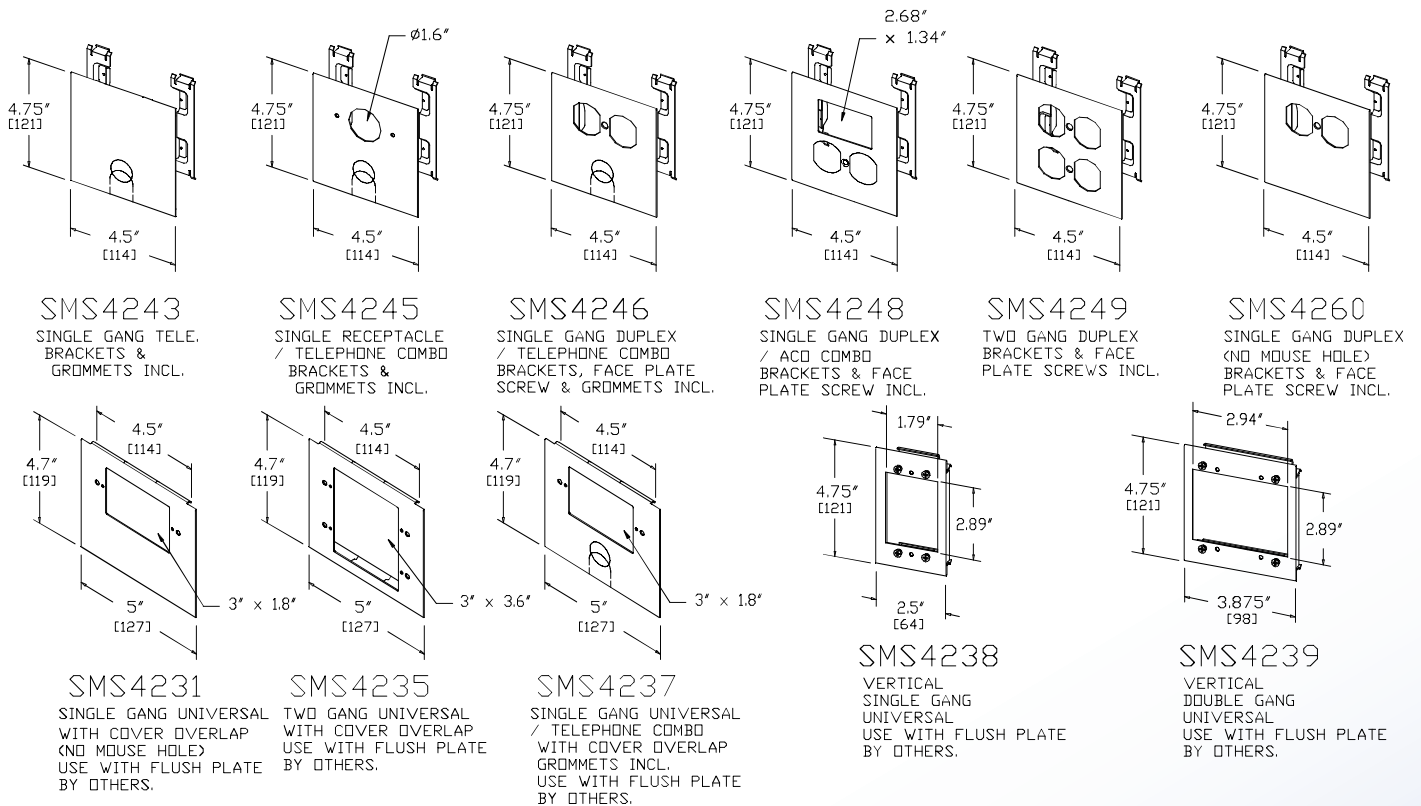

Surface Raceway / Steel SMS4200CPO

SnapMark™ Accessories

Manufactured by MonoSystems, Inc.

UL LISTED
FILE: E164140

COVER PLATE OPTIONS

Assembly Instructions

1.) For use with SMS4200 and SMS4400 series Raceways.

Available in Standard Gray or Ivory (add "-I" suffix to part number).

4 International Drive
Rye Brook, NY 10573
Toll Free: 1 888.764.7681
Phone: 914.934.2075
Fax: 914.934.2190
MonoSystems.com