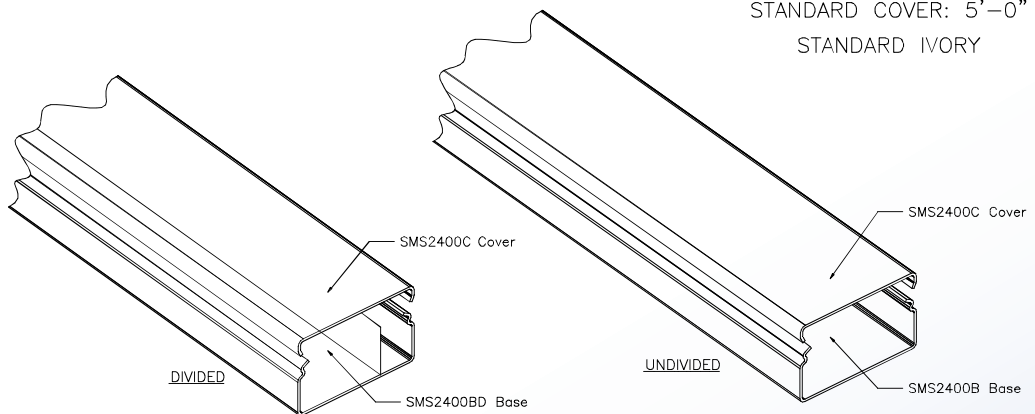

MOUNTING HOLE LOCATIONS

4 International Drive
Rye Brook, NY 10573
Toll Free: 1 888.764.7681
Phone: 914.934.2075
Fax: 914.934.2190
MonoSystems.com