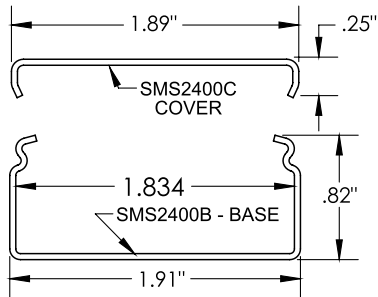

### Material

Galv. steel, Color: Standard Ivory Finish.

**SMS2400 SERIES**  
STEEL RACEWAY - SECTION VIEW  
PAINTED FINISH  
(EACH ORDERED SEPARATELY)

**SMS2400BD SERIES**  
DIVIDED STEEL RACEWAY - SECTION VIEW  
PAINTED FINISH  
(EACH ORDERED SEPARATELY)