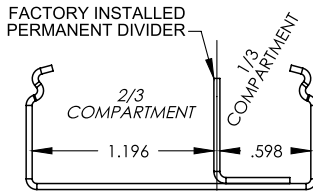

SMS2400BD SERIES
DIVIDED STEEL RACEWAY - SECTION VIEW
PAINTED FINISH
(EACH ORDERED SEPARATELY)