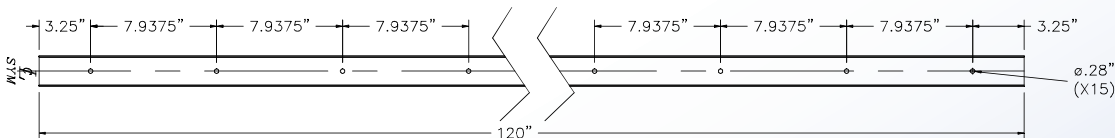

MOUNTING HOLE LOCATIONS

4 International Drive
Rye Brook, NY 10573
Toll Free: 1 888.764.7681
Phone: 914.934.2075
Fax: 914.934.2190
MonoSystems.com