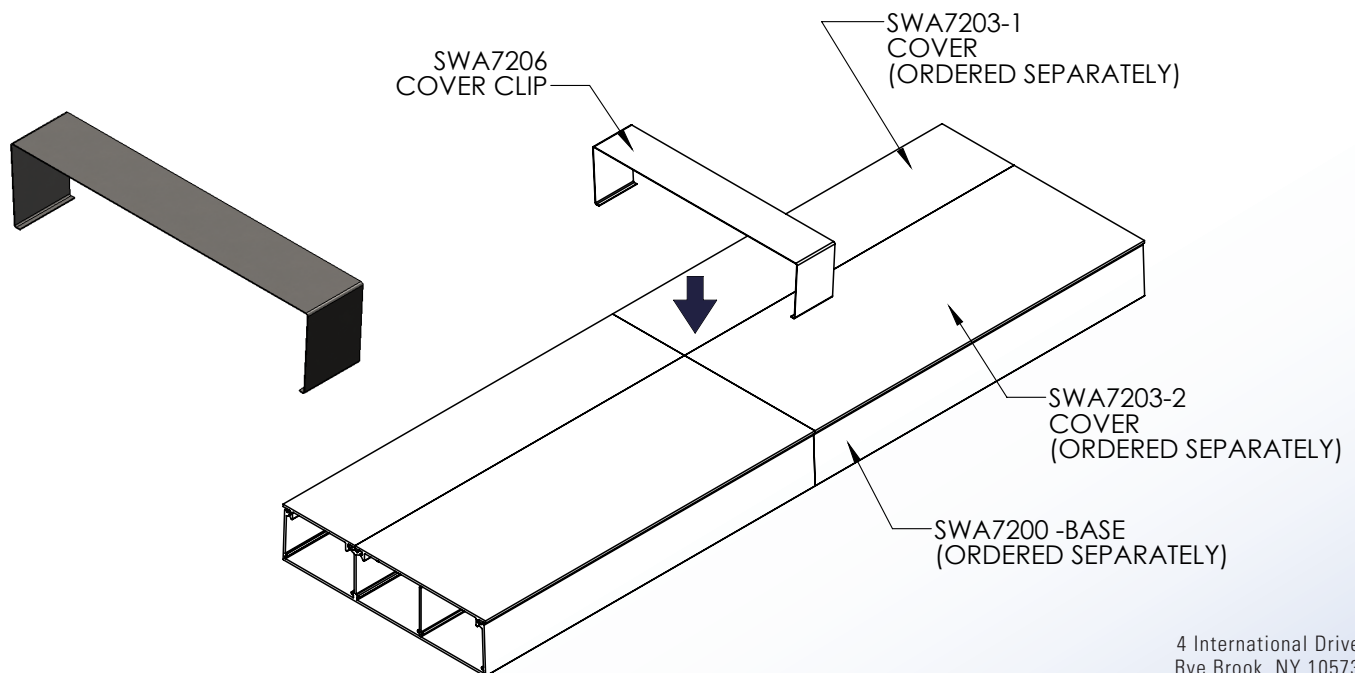

Surface Raceway / Aluminum SWA7206

SnapWay™ Accessories

Manufactured by MonoSystems, Inc.

COVER SEAM CLIP

Notes

- 1.) Attach at locations where cover sections meet. Clips into place without the need for tools.
- 2.) Views for reference - do not scale.

Material

20 Gauge Stainless Steel.

4 International Drive
Rye Brook, NY 10573
Toll Free: 1 888.764.7681
Phone: 914.934.2075
Fax: 914.934.2190
MonoSystems.com