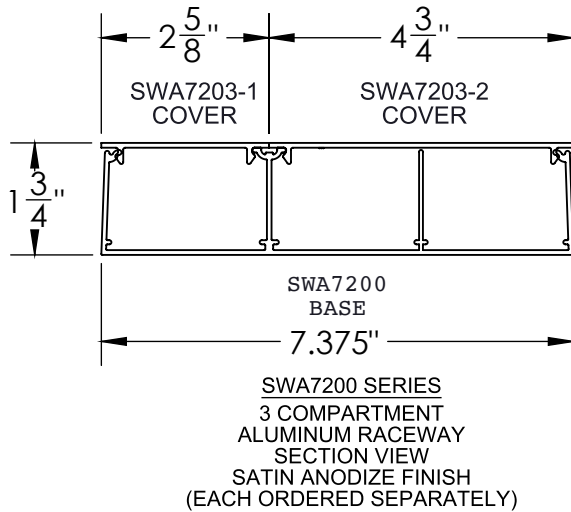

Surface Raceway / Aluminum SWA7206

SnapWay™ Accessories

Manufactured by MonoSystems, Inc.

COVER SEAM CLIP

Notes

- 1.) Attach at locations where cover sections meet. Clips into place without the need for tools.
- 2.) Views for reference - do not scale.

Material

20 Gauge Stainless Steel.

4 International Drive
Rye Brook, NY 10573
Toll Free: 1 888.764.7681
Phone: 914.934.2075
Fax: 914.934.2190
MonoSystems.com