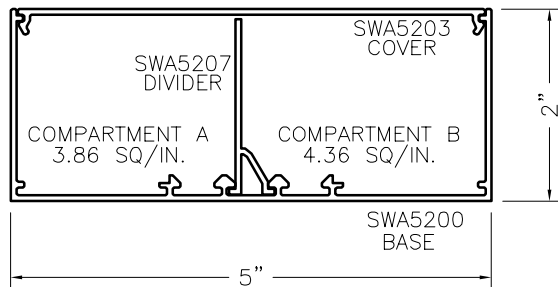

Surface Raceway / Aluminum SWA5218

SnapWay™ Fittings
Manufactured by MonoSystems, Inc.

EXTERNAL ELBOW

Notes

- 1.) Attach elbow to Raceway using provided couplings as shown.
- 2.) Enclose using cover provided.
- 3.) When using optional divider ensure to install throughout fitting.

SWA5200 SERIES
ALUMINUM RACEWAY
SECTION VIEW
SATIN ANODIZED FINISH
(EACH ORDERED SEPARATELY)

UL LISTED
FILE: E167318

4 International Drive
Rye Brook, NY 10573
Toll Free: 1 888.764.7681
Phone: 914.934.2075
Fax: 914.934.2190
MonoSystems.com