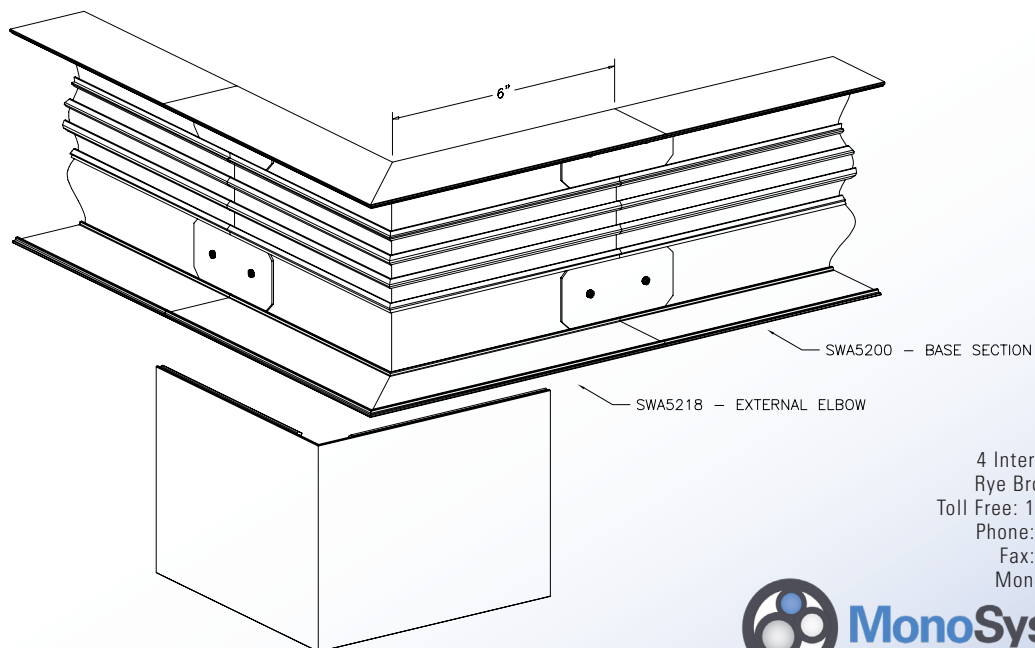

Surface Raceway / Aluminum SWA5218

SnapWay™ Fittings
Manufactured by MonoSystems, Inc.

EXTERNAL ELBOW

Notes

- 1.) Attach elbow to Raceway using provided couplings as shown.
- 2.) Enclose using cover provided.
- 3.) When using optional divider ensure to install throughout fitting.

SWA5200 SERIES
ALUMINUM RACEWAY
SECTION VIEW
SATIN ANODIZED FINISH
(EACH ORDERED SEPARATELY)

UL LISTED
FILE: E167318

4 International Drive
Rye Brook, NY 10573
Toll Free: 1 888.764.7681
Phone: 914.934.2075
Fax: 914.934.2190
MonoSystems.com