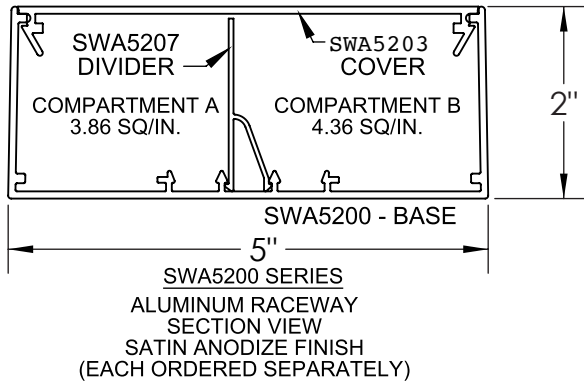

Surface Raceway / Aluminum SWA5214A

SnapWay™ Accessories

Manufactured by MonoSystems, Inc.

INTERNAL CORNER COUPLING

Notes

1. For internal right angle turns by butting RaceWay base.

UL LISTED
FILE: E167318

4 International Drive
Rye Brook, NY 10573
Toll Free: 1 888.764.7681
Phone: 914.934.2075
Fax: 914.934.2190
MonoSystems.com