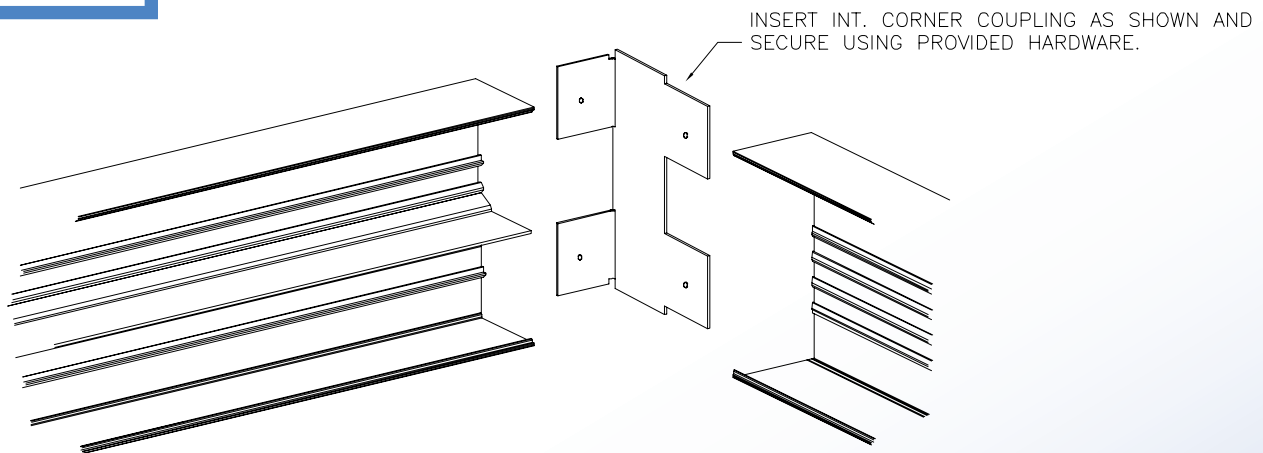

Surface Raceway / Aluminum SWA5214A

SnapWay™ Accessories

Manufactured by MonoSystems, Inc.

INTERNAL CORNER COUPLING

Notes

1. For internal right angle turns by butting RaceWay base.

UL LISTED
FILE: E167318

4 International Drive
Rye Brook, NY 10573
Toll Free: 1 888.764.7681
Phone: 914.934.2075
Fax: 914.934.2190
MonoSystems.com