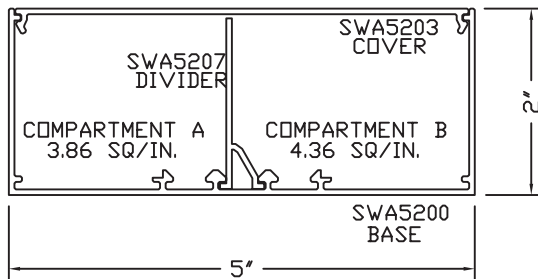

Surface Raceway / Aluminum SWA5214

SnapWay™ Fittings
Manufactured by MonoSystems, Inc.

INTERNAL ELBOW

Notes

- 1.) Attach elbow to Raceway using provided couplings as shown.
- 2.) Enclose elbow with cover provided.
- 3.) When using optional divider ensure to install throughout fitting.

SWA5200 SERIES
ALUMINUM RACEWAY
SECTION VIEW
SATIN ANODIZED FINISH
(EACH ORDERED SEPARATELY)

UL LISTED
FILE: E167318

4 International Drive
Rye Brook, NY 10573
Toll Free: 1 888.764.7681
Phone: 914.934.2075
Fax: 914.934.2190
MonoSystems.com