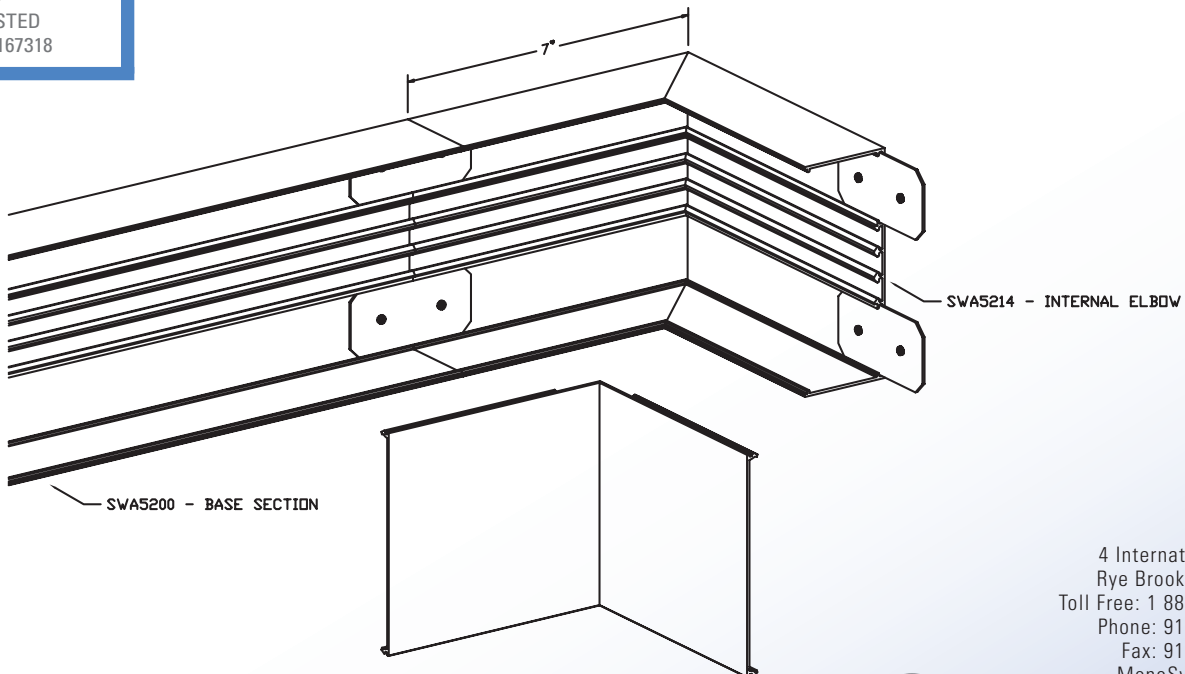

Surface Raceway / Aluminum SWA5214

SnapWay™ Fittings
Manufactured by MonoSystems, Inc.

INTERNAL ELBOW

Notes

- 1.) Attach elbow to Raceway using provided couplings as shown.
- 2.) Enclose elbow with cover provided.
- 3.) When using optional divider ensure to install throughout fitting.

SWA5200 SERIES
ALUMINUM RACEWAY
SECTION VIEW
SATIN ANODIZED FINISH
(EACH ORDERED SEPARATELY)

UL LISTED
FILE: E167318

4 International Drive
Rye Brook, NY 10573
Toll Free: 1 888.764.7681
Phone: 914.934.2075
Fax: 914.934.2190
MonoSystems.com