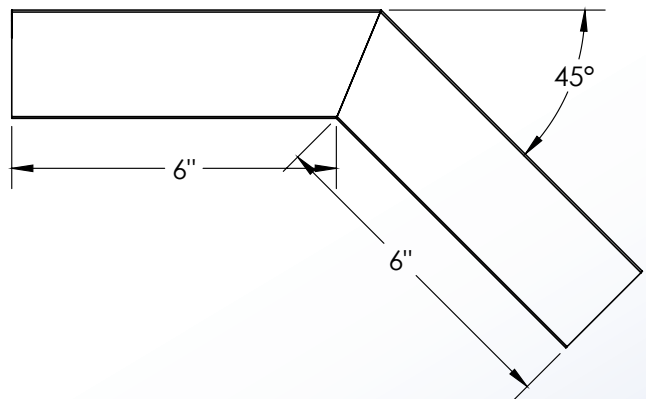

UL LISTED
FILE: E167318