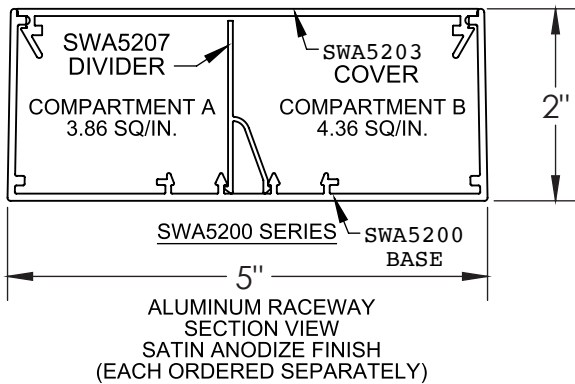

Surface Raceway / Aluminum SWA5213

SnapWay™ Fittings

Manufactured by MonoSystems, Inc.

45° EXTERNAL ELBOW

Notes

- 1.) Connect 45° external elbow to SWA5200 base section using SWA5202 couplings (2 pair provided).
- 2.) Secure elbow to base by tightening #8-32 x 3/16" coupling screws.
- 3.) UL listed when used with grounding adapter clips (SWA52GC) adjacent to wire entry point.
- 4.) Views for reference - do not scale.