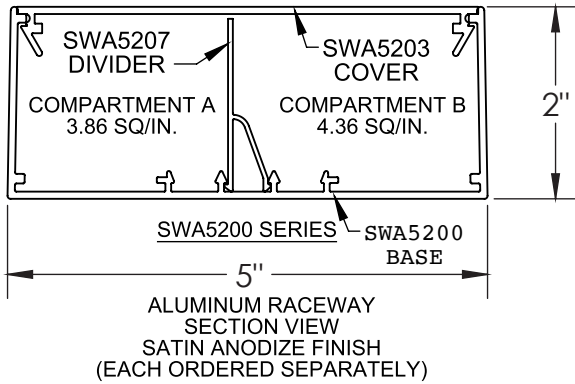

Surface Raceway / Aluminum SWA5212

SnapWay™ Fittings

Manufactured by MonoSystems, Inc.

45° INTERNAL ELBOW

Notes

- 1.) Connect 45° internal elbow to SWA5200 base section using SWA5202 couplings (2 pair provided).
- 2.) Secure elbow to base by tightening #8-32 x 3/16" coupling screws.
- 3.) UL listed when used with grounding adapter clips (SWA52GC) adjacent to wire entry point.
- 4.) Views for reference - do not scale.