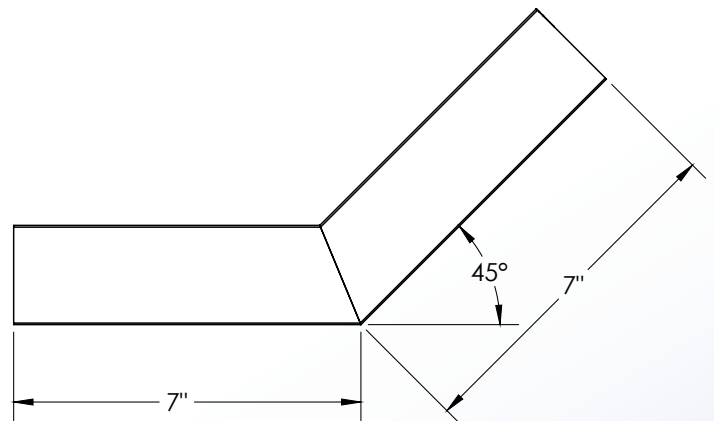

UL LISTED
FILE: E167318