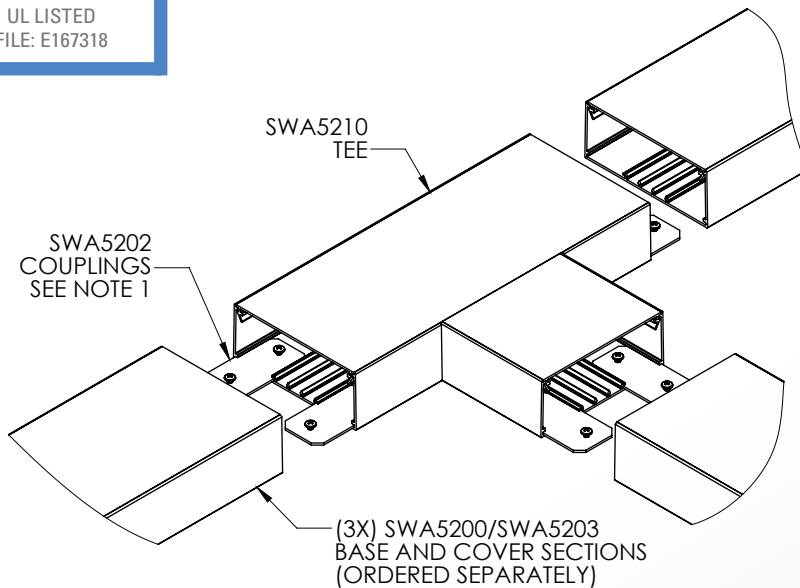

UL LISTED
FILE: E167318