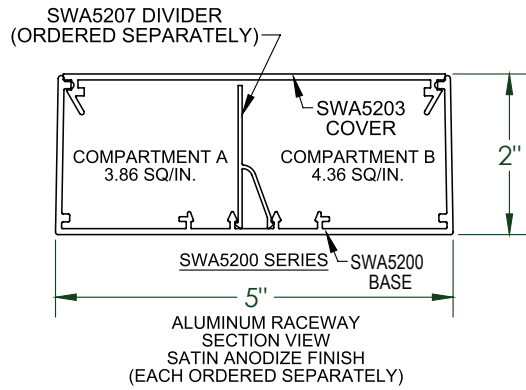

# Surface Raceway / Aluminum SWA5210

SnapWay™ Fittings  
Manufactured by MonoSystems, Inc.

### Notes:

- 1.) Connect tee to SWA5200 base sections using SWA5202 couplings (3 pairs provided).
- 2.) Secure fitting to base by tightening #8-32 x 3/16" coupling screws.
- 3.) Views for reference - do not scale.