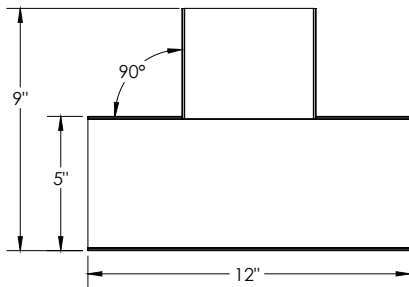

### Notes:

- 1.) Connect tee to SWA5200 base sections using SWA5202 couplings (3 pairs provided).
- 2.) Secure fitting to base by tightening #8-32 x 3/16" coupling screws.
- 3.) Views for reference - do not scale.