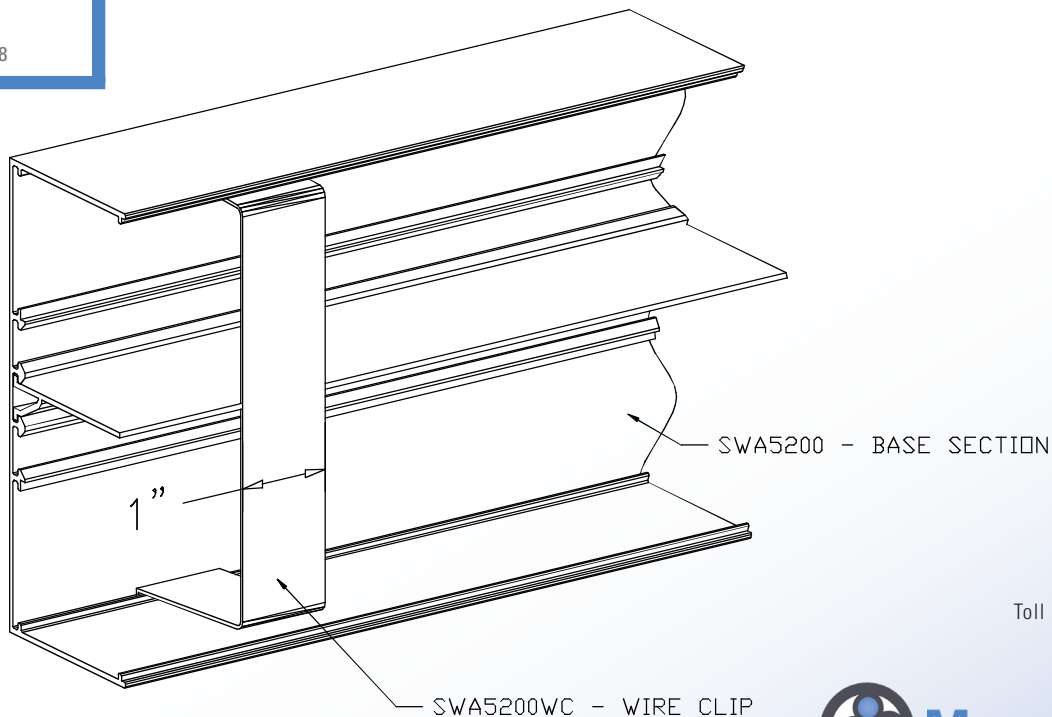

Surface Raceway / Aluminum SWA5200WC

SnapWay™ Accessories

Manufactured by MonoSystems, Inc.

WIRE CLIP

Notes

Each ordered separately.

1.) Snap wire clip over divider as shown.

Material

20 Gauge Stainless Steel.

SWA5200 SERIES
ALUMINUM RACEWAY
SECTION VIEW
SATIN ANODIZED FINISH
(EACH ORDERED SEPARATELY)

UL LISTED
FILE: E167318

4 International Drive
Rye Brook, NY 10573
Toll Free: 1 888.764.7681
Phone: 914.934.2075
Fax: 914.934.2190
MonoSystems.com