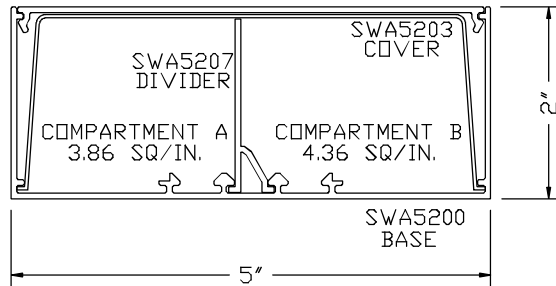

Surface Raceway / Aluminum SWA5200WC

SnapWay™ Accessories

Manufactured by MonoSystems, Inc.

WIRE CLIP

Notes

Each ordered separately.

1.) Snap wire clip over divider as shown.

Material

20 Gauge Stainless Steel.

SWA5200 SERIES
ALUMINUM RACEWAY
SECTION VIEW
SATIN ANODIZED FINISH
(EACH ORDERED SEPARATELY)

UL LISTED
FILE: E167318

4 International Drive
Rye Brook, NY 10573
Toll Free: 1 888.764.7681
Phone: 914.934.2075
Fax: 914.934.2190
MonoSystems.com