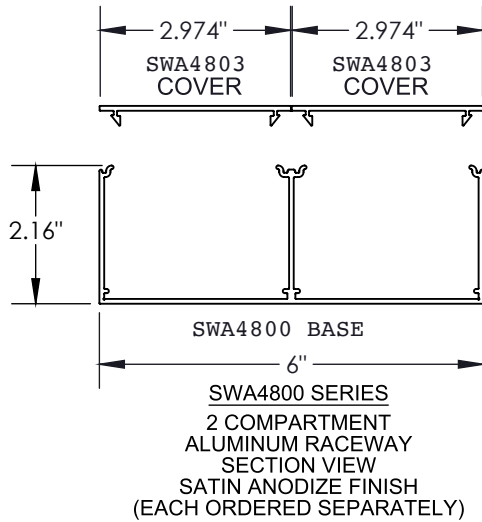

Surface Raceway / Aluminum SWA4818

SnapWay™ Fittings

Manufactured by MonoSystems, Inc.

90° EXTERNAL ELBOW

Notes

- 1.) Connect 90° external elbow to SWA4800 base section using SWA4802 couplings (2 pair provided).
- 2.) Secure elbow to base section by tightening #8-32x3/16" coupling screws.
- 3.) UL listed when used with grounding adapter clip (SWA48GC) adjacent to wire entry point.
- 4.) View for reference - do not scale.

UL LISTED
FILE: E167318

SWA4818 - FITTING AND COVER
(COUPLINGS PROVIDED FOR RACEWAY ATTACHMENT)

4 International Drive
Rye Brook, NY 10573
Toll Free: 1 888.764.7681
Phone: 914.934.2075
Fax: 914.934.2190
MonoSystems.com