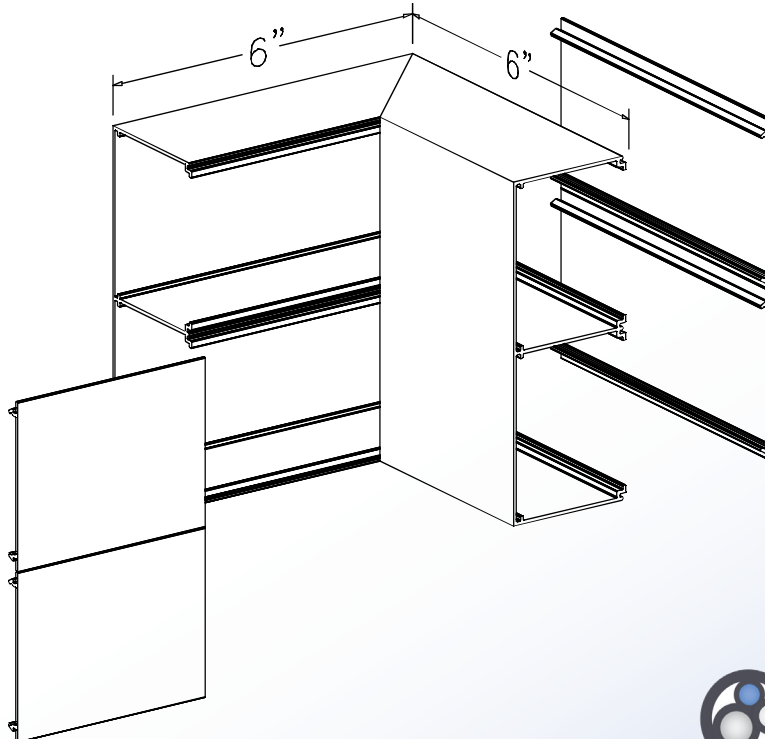

UL LISTED
FILE: E167318

SWA4817 - FITTING AND COVER
(COUPLINGS PROVIDED FOR RACEWAY ATTACHMENT)