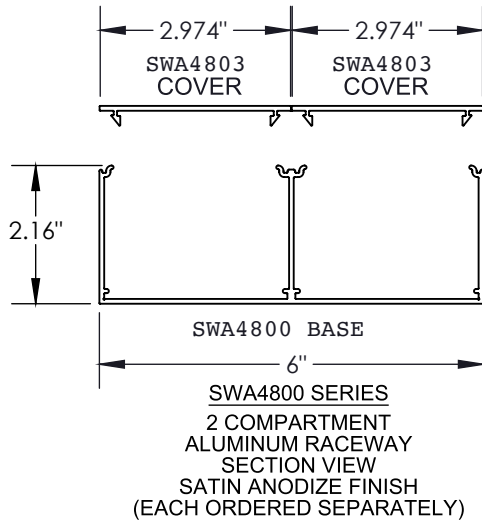

# Surface Raceway / Aluminum SWA4817

### 90° INVERTED INTERNAL ELBOW

#### Notes

- 1.) Connect 90° inverted internal elbow to SWA4800 base section using SWA4802 couplings (2 pair provided).
- 2.) Secure elbow to base section by tightening #8-32x3/16" coupling screws.
- 3.) UL listed when used with grounding adapter clip (SWA48GC) adjacent to wire entry point.
- 4.) View for reference - do not scale.