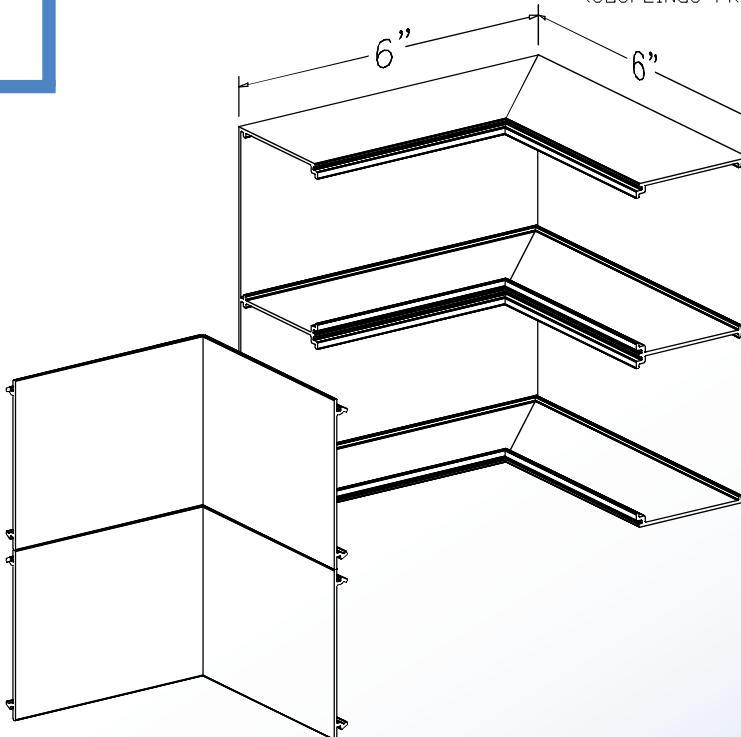

UL LISTED
FILE: E167318

SWA4814 - FITTING AND COVER
(COUPLINGS PROVIDED FOR RACEWAY ATTACHMENT)