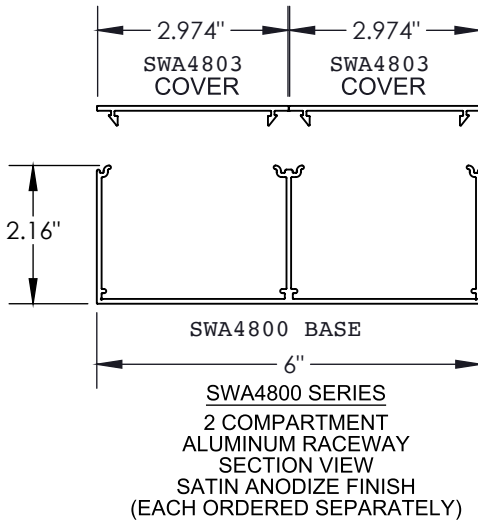

# Surface Raceway / Aluminum SWA4814

### 90° INTERNAL ELBOW

#### Notes

- 1.) Connect 90° internal elbow to SWA4800 base section using SWA4802 couplings (2 pair provided).
- 2.) Secure elbow to base section by tightening #8-32x3/16" coupling screws.
- 3.) UL listed when used with grounding adapter clip (SWA48GC) adjacent to wire entry point.
- 4.) View for reference - do not scale.