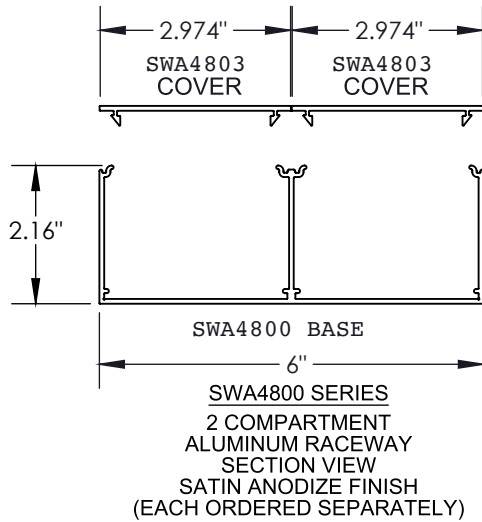

Surface Raceway / Aluminum SWA4809

SnapWay™ Fittings

Manufactured by MonoSystems, Inc.

90° FLAT ELBOW

Notes

- 1.) Connect 90° flat elbow to SWA4800 base section using SWA4802 couplings (2 pair provided).
- 2.) Secure elbow to base section by tightening #8-32x3/16" coupling screws.
- 3.) UL listed when used with grounding adapter clip (SWA48GC) adjacent to wire entry point.
- 3.) View for reference - do not scale.