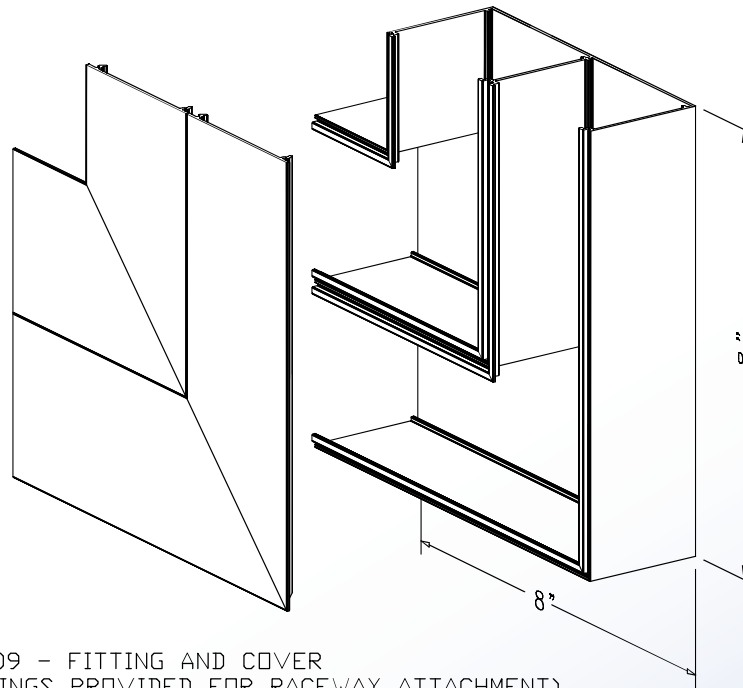

4 International Drive
Rye Brook, NY 10573
Toll Free: 1 888.764.7681
Phone: 914.934.2075
Fax: 914.934.2190
MonoSystems.com