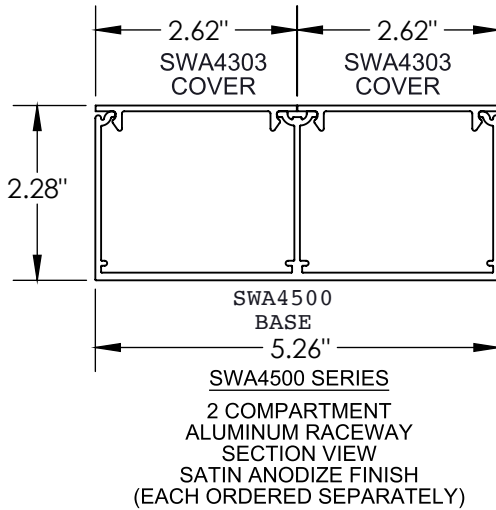

Surface Raceway / Aluminum SWA4518

SnapWay™ Fittings

Manufactured by MonoSystems, Inc.

90° EXTERNAL ELBOW

Notes

- 1.) Connect 90° external elbow to SWA4500 base section using SWA4502 couplings (2 pair provided).
- 2.) Secure elbow to base by tightening #8-32 x 3/16" coupling screws.
- 3.) UL listed when used with grounding adapter clips (SWA45GC) adjacent to wire entry point.
- 4.) Views for reference - do not scale.