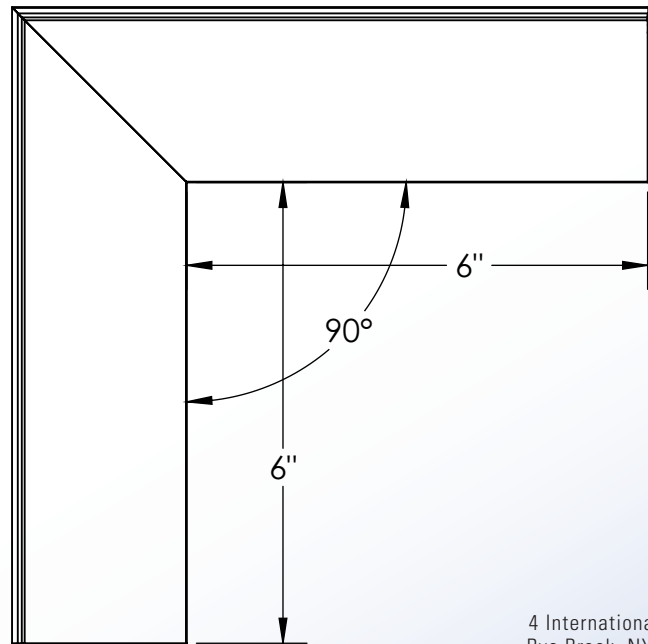

UL LISTED
FILE: E167318