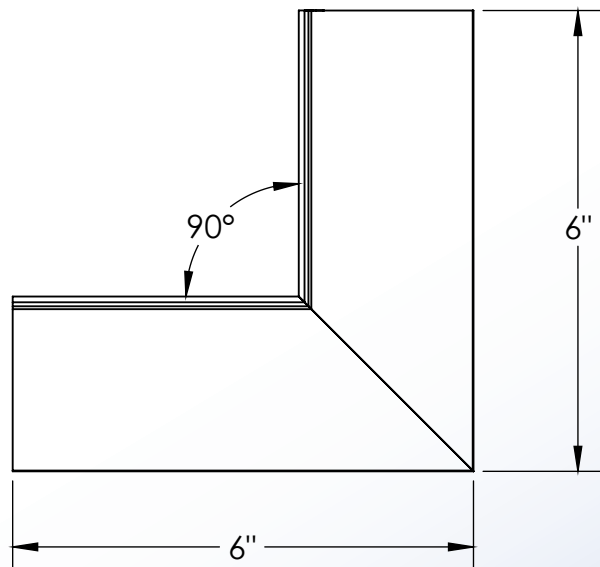

UL LISTED
FILE: E167318