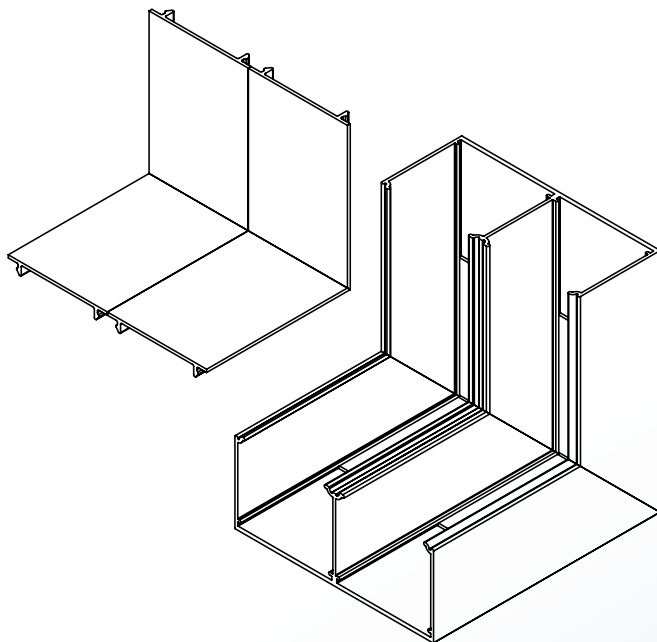

UL LISTED
FILE: E167318