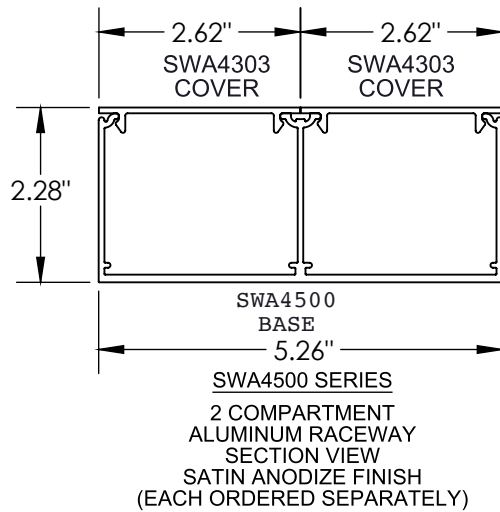

Surface Raceway / Aluminum SWA4514

SnapWay™ Fittings

Manufactured by MonoSystems, Inc.

90° INTERNAL ELBOW

Notes

- 1.) Connect 90° internal elbow to SWA4500 base section using SWA4502 couplings (2 pair provided).
- 2.) Secure elbow to base by tightening #8-32 x 3/16" coupling screws.
- 3.) UL listed when used with grounding adapter clips (SWA45GC) adjacent to wire entry point.
- 4.) Views for reference - do not scale.