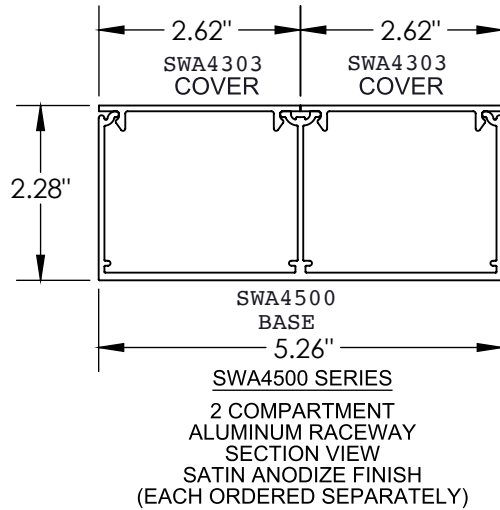

Surface Raceway / Aluminum SWA4513

SnapWay™ Fittings

Manufactured by MonoSystems, Inc.

45° EXTERNAL ELBOW

Notes

- 1.) Connect 45° external elbow to SWA4500 base section using SWA4502 couplings (2 pair provided).
- 2.) Secure elbow to base by tightening #8-32 x 3/16" coupling screws.
- 3.) UL listed when used with grounding adapter clips (SWA45GC) adjacent to wire entry point.
- 4.) Views for reference - do not scale.