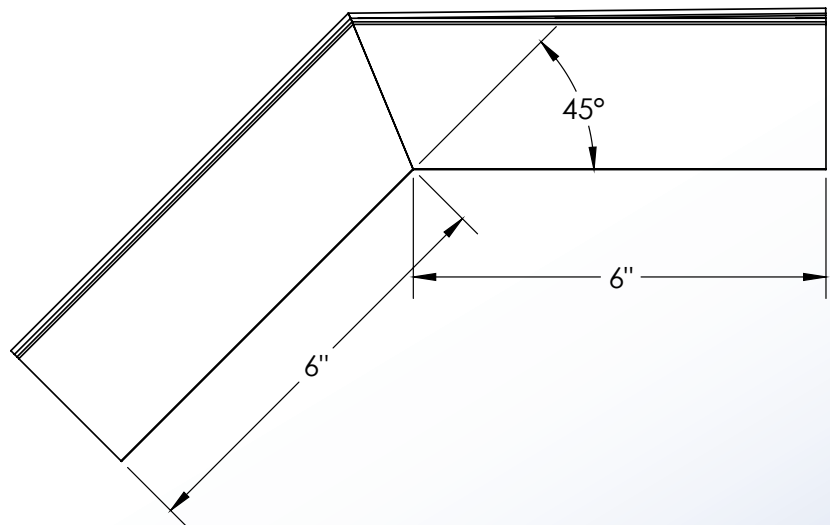

UL LISTED
FILE: E167318