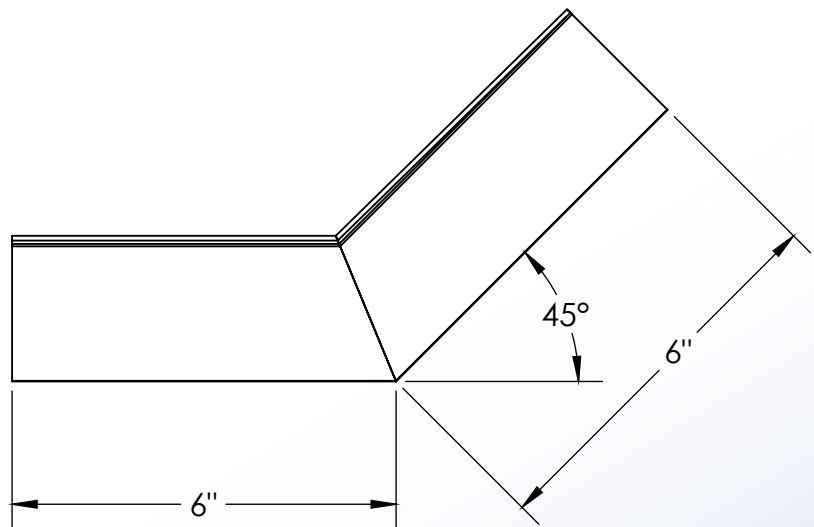

UL LISTED
FILE: E167318