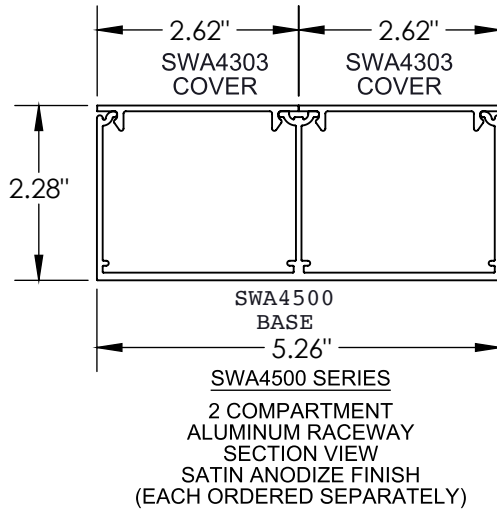

Surface Raceway / Aluminum SWA4512

SnapWay™ Fittings

Manufactured by MonoSystems, Inc.

45° INTERNAL ELBOW

Notes

- 1.) Connect 45° internal elbow to SWA4500 base section using SWA4502 couplings (2 pair provided).
- 2.) Secure elbow to base by tightening #8-32 x 3/16" coupling screws.
- 3.) UL listed when used with grounding adapter clips (SWA45GC) adjacent to wire entry point.
- 4.) Views for reference - do not scale.