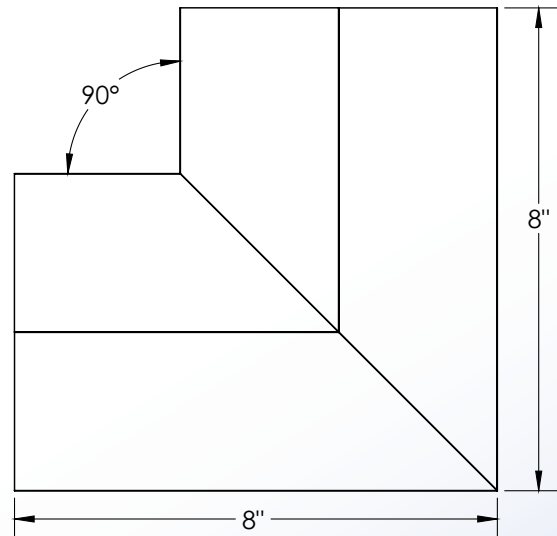

UL LISTED
FILE: E167318