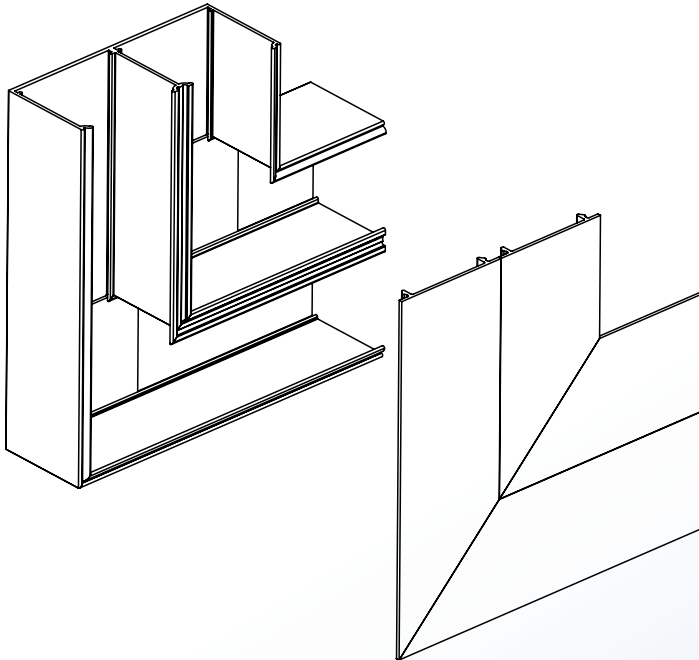

UL LISTED
FILE: E167318