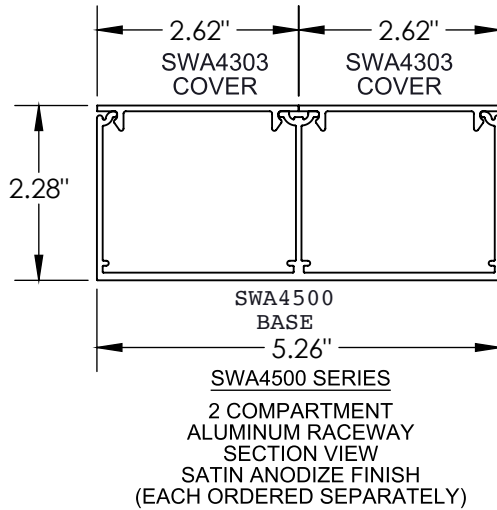

Surface Raceway / Aluminum SWA4509

SnapWay™ Fittings

Manufactured by MonoSystems, Inc.

90° FLAT ELBOW

Notes

- 1.) Connect 90° flat elbow to SWA4500 base section using SWA4502 couplings (2 pair provided).
- 2.) Secure elbow to base by tightening #8-32 x 3/16" coupling screws.
- 3.) UL listed when used with grounding adapter clips (SWA45gc) adjacent to wire entry point.
- 4.) Views for reference - do not scale.