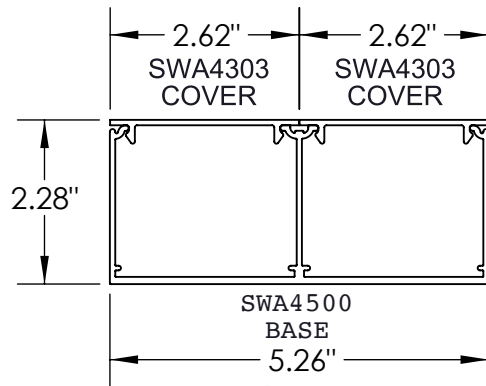

### Notes

- 1.) Use to terminate runs of SWA4500 base, or remove knockouts for conduit attachment.

SWA4500 SERIES  
2 COMPARTMENT  
ALUMINUM RACEWAY  
SECTION VIEW  
SATIN ANODIZE FINISH  
(EACH ORDERED SEPARATELY)