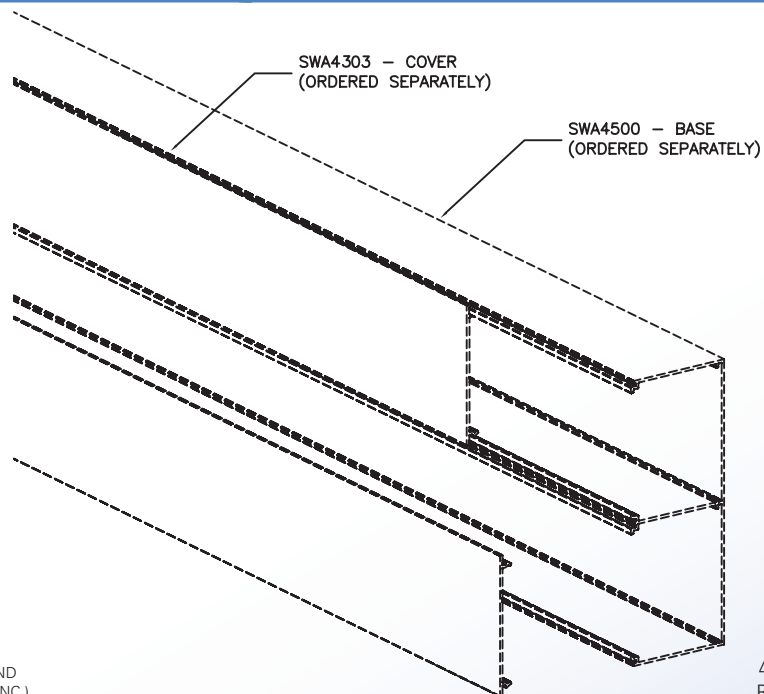

### Notes

- 1.) Use to terminate runs of SWA4500 base, or remove knockouts for conduit attachment.

SWA4500 SERIES  
2 COMPARTMENT  
ALUMINUM RACEWAY  
SECTION VIEW  
SATIN ANODIZE FINISH  
(EACH ORDERED SEPARATELY)

UL LISTED  
FILE: E167318

1/2" x 3/4" CONCENTRIC  
TRADE K.O. (TYP)

SWA4504 - BLIND END  
(ASSY. HARDWARE INC.)

SWA4303 - COVER  
(ORDERED SEPARATELY)

SWA4500 - BASE  
(ORDERED SEPARATELY)

4 International Drive  
Rye Brook, NY 10573  
Toll Free: 1 888.764.7681  
Phone: 914.934.2075  
Fax: 914.934.2190  
MonoSystems.com