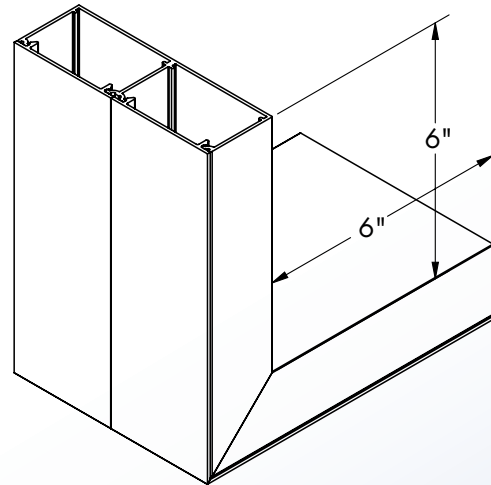

UL LISTED
FILE: E167318