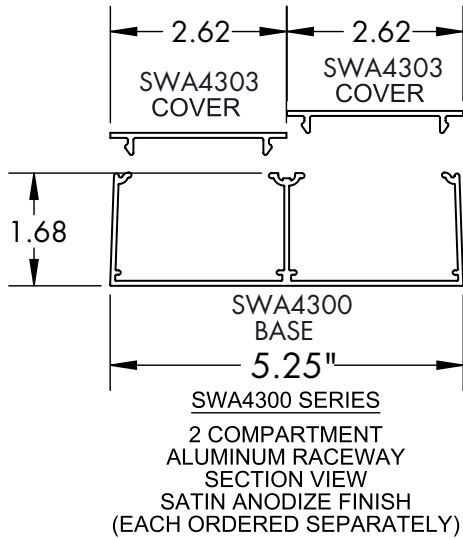

Surface Raceway / Aluminum SWA4318

Snap Way™ Fittings

Manufactured by MonoSystems, Inc.

90° EXTERNAL ELBOW

General Information

- 1.) Connect 90° external elbow to SWA4300 base sections using SWA4302 couplings (3 pair provided).
- 2.) Secure elbow to base by tightening #8-32 x 3/16" coupling screws.
- 3.) UL listed when used with grounding adapter clips (SWA43GC) adjacent to wire entry point.
- 4.) Views for reference - do not scale.

Material

Aluminum. Satin anodized finish.

UL LISTED
FILE: E167318

4 International Drive
Rye Brook, NY 10573
Toll Free: 1 888.764.7681
Phone: 914.934.2075
Fax: 914.934.2190
MonoSystems.com