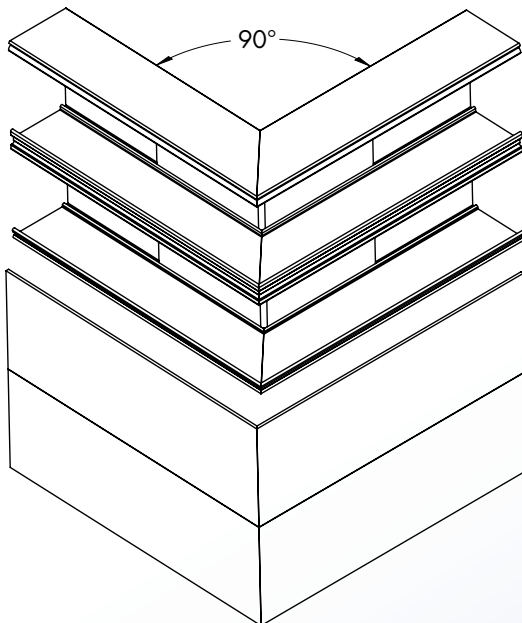

UL LISTED
FILE: E167318