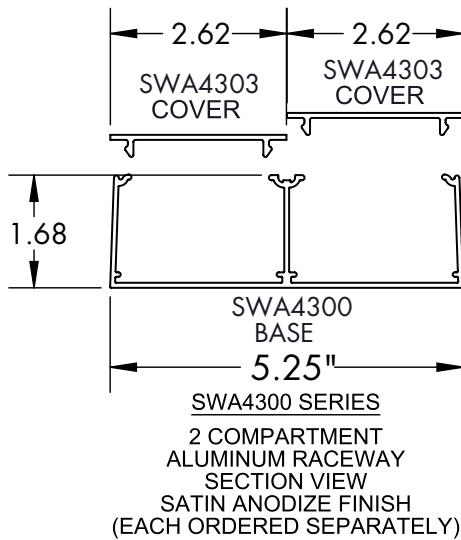

Surface Raceway / Aluminum SWA4314

Snap Way™ Fittings

Manufactured by MonoSystems, Inc.

90° INTERNAL ELBOW

General Information

- 1.) Connect 90° internal elbow to SWA4800 base sections using SWA4302 couplings (3 pair provided).
- 2.) Secure elbow to base by tightening #8-32 x 3/16" coupling screws.
- 3.) UL listed when used with grounding adapter clips (SWA48GC) adjacent to wire entry point.
- 4.) Views for reference - do not scale.

Material

Aluminum. Satin anodized finish.