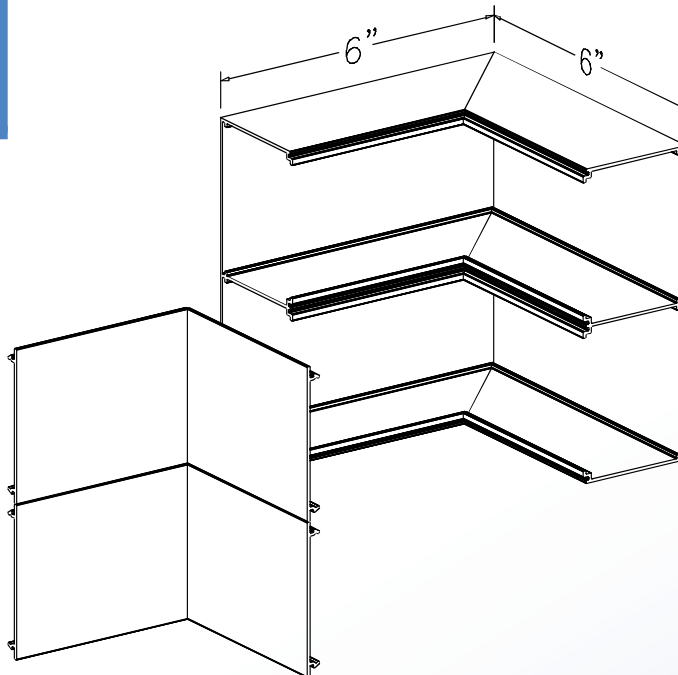

UL LISTED
FILE: E167318