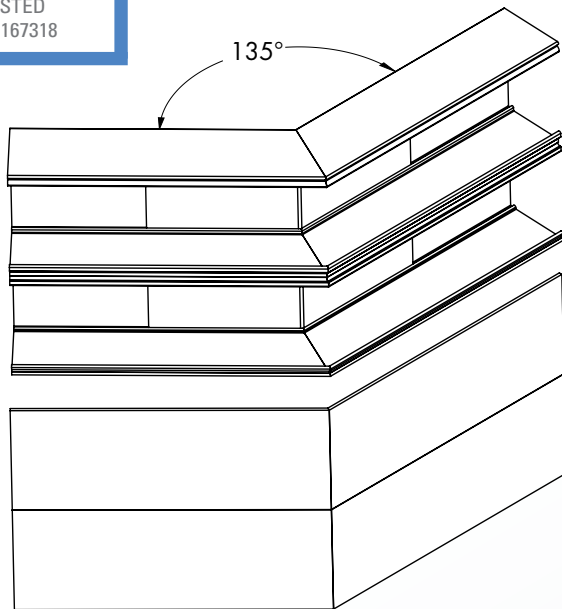

UL LISTED
FILE: E167318