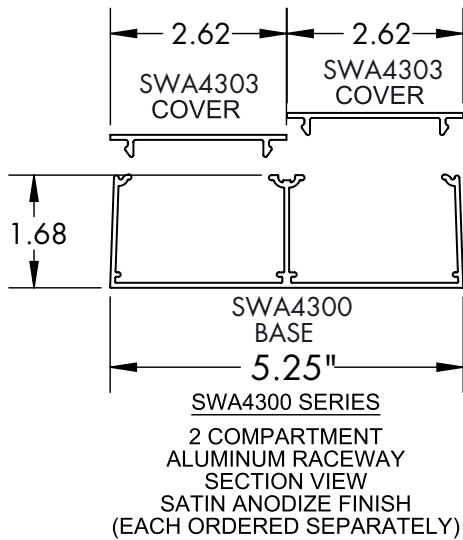

Surface Raceway / Aluminum SWA4313

Snap Way™ Fittings

Manufactured by MonoSystems, Inc.

45° EXTERNAL ELBOW

General Information

- 1.) Connect 45° external elbow to SWA4300 base sections using SWA4302 couplings (3 pair provided).
- 2.) Secure elbow to base by tightening #8-32 x 3/16" coupling screws.
- 3.) UL listed when used with grounding adapter clips (SWA43GC) adjacent to wire entry point.
- 4.) Views for reference - do not scale.

Material

Aluminum. Satin anodized finish.

UL LISTED
FILE: E167318

4 International Drive
Rye Brook, NY 10573
Toll Free: 1 888.764.7681
Phone: 914.934.2075
Fax: 914.934.2190
MonoSystems.com