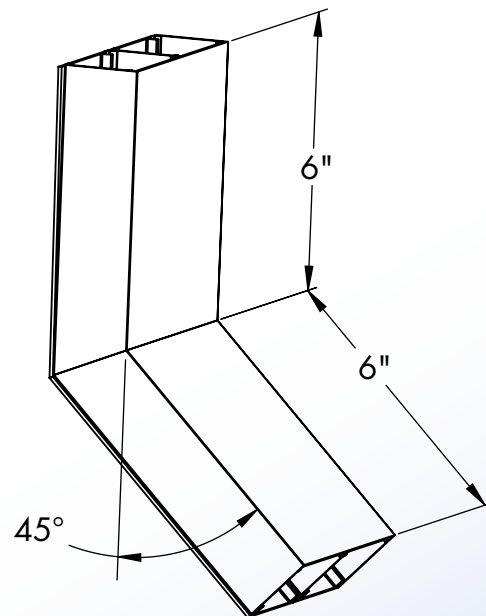

UL LISTED
FILE: E167318