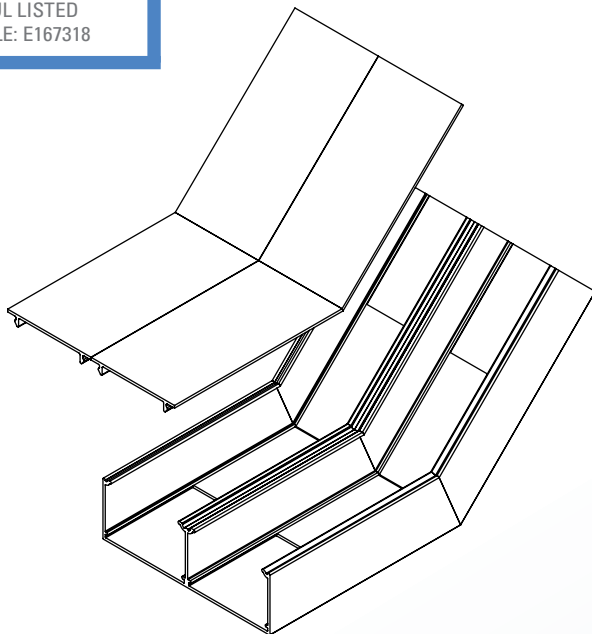

UL LISTED
FILE: E167318