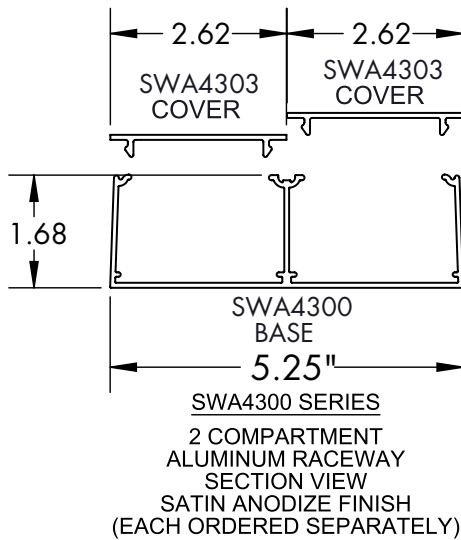

Surface Raceway / Aluminum SWA4312

Snap Way™ Fittings

Manufactured by MonoSystems, Inc.

45° INTERNAL ELBOW

General Information

- 1.) Connect 45° internal elbow to SWA4300 base sections using SWA4302 couplings (3 pair provided).
- 2.) Secure elbow to base by tightening #8-32 x 3/16" coupling screws.
- 3.) UL listed when used with grounding adapter clips (SWA43GC) adjacent to wire entry point.
- 4.) Views for reference - do not scale.

Material

Aluminum. Satin anodized finish.