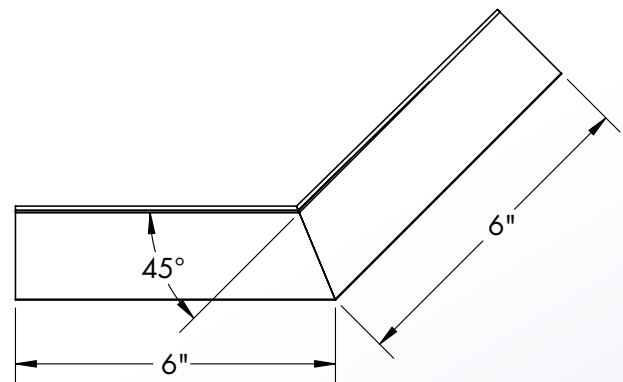

UL LISTED
FILE: E167318