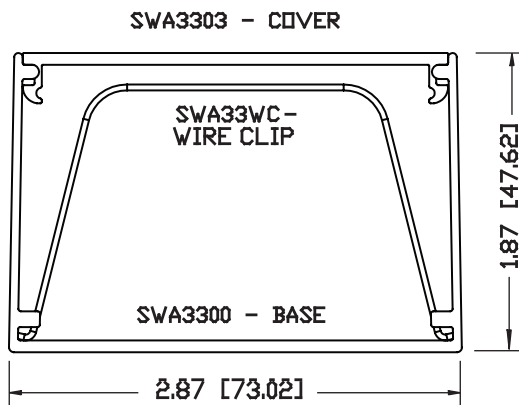

Surface Raceway / Aluminum SWA33WC

Snap Way™ Accessories

Manufactured by MonoSystems, Inc.

WIRE CLIP

Notes:

1.) Squeeze sides of clip to install in base.

Material

20 Ga. Stainless Steel.