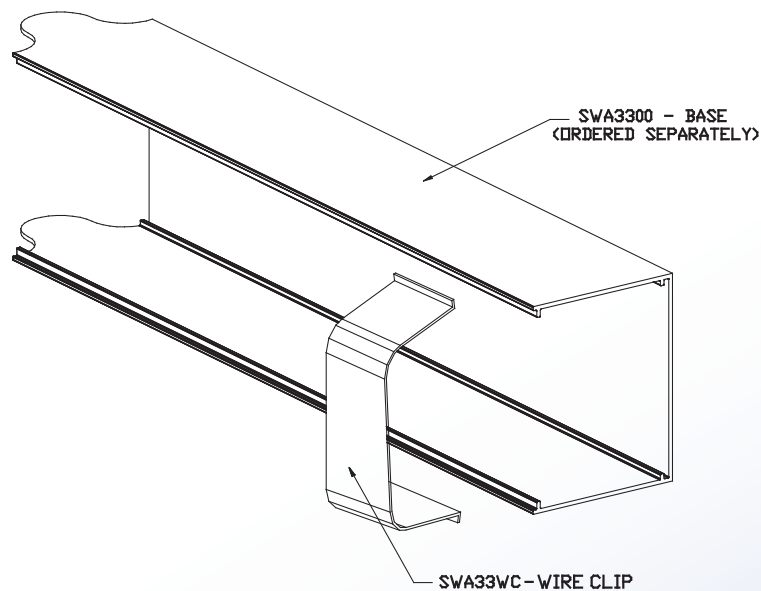

4 International Drive
Rye Brook, NY 10573
Toll Free: 1 888.764.7681
Phone: 914.934.2075
Fax: 914.934.2190
MonoSystems.com