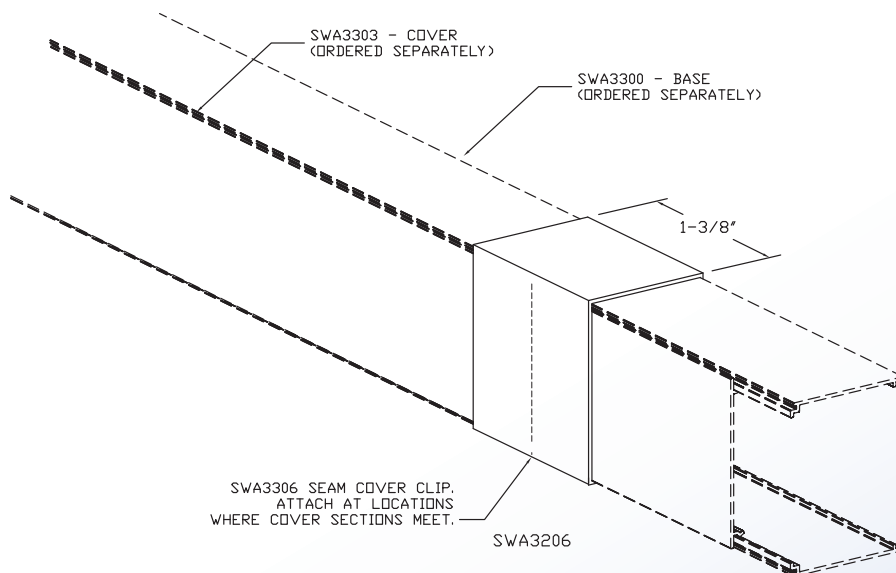

Surface Raceway / Aluminum SWA3306

Snap Way™ Accessories

Manufactured by MonoSystems, Inc.

COVER CLIP

Material

20 Gauge Stainless Steel.

UL LISTED
FILE: E167318

4 International Drive
Rye Brook, NY 10573
Toll Free: 1 888.764.7681
Phone: 914.934.2075
Fax: 914.934.2190
MonoSystems.com