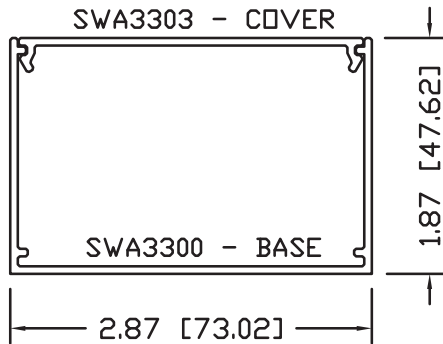

Surface Raceway / Aluminum SWA3306

Snap Way™ Accessories

Manufactured by MonoSystems, Inc.

COVER CLIP

Material

20 Gauge Stainless Steel.

UL LISTED
FILE: E167318

4 International Drive
Rye Brook, NY 10573
Toll Free: 1 888.764.7681
Phone: 914.934.2075
Fax: 914.934.2190
MonoSystems.com