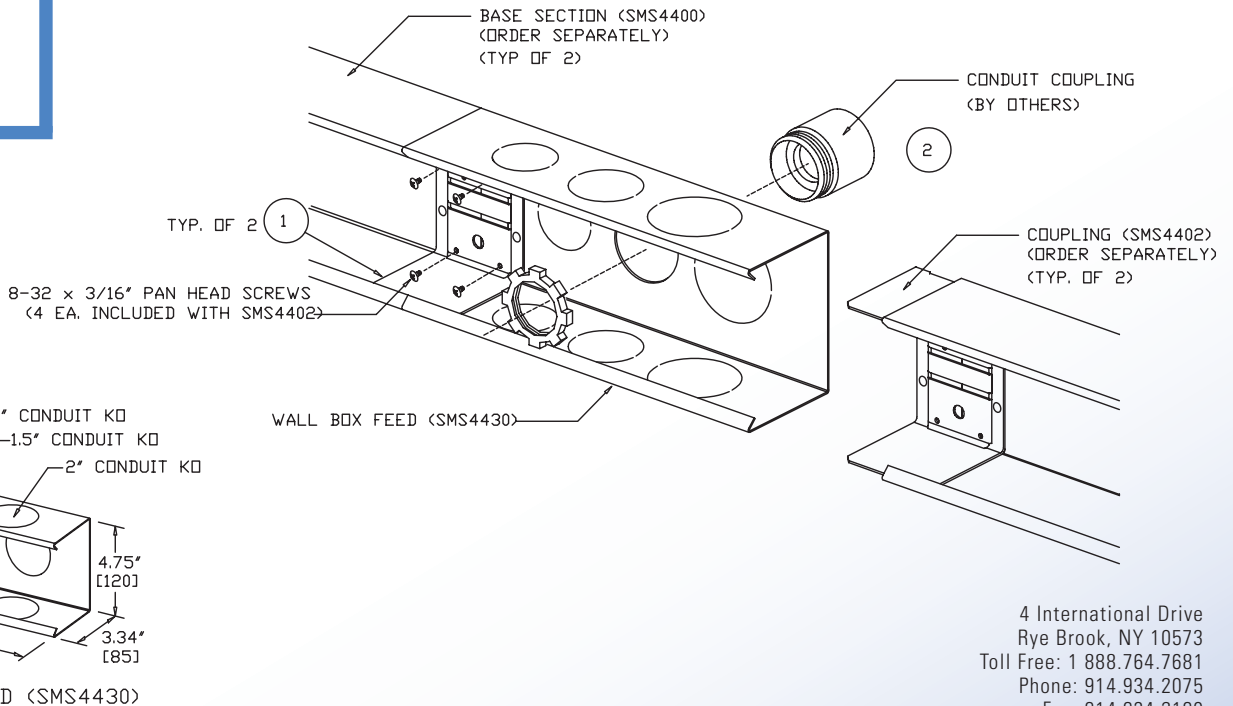

4 International Drive
Rye Brook, NY 10573
Toll Free: 1 888.764.7681
Phone: 914.934.2075
Fax: 914.934.2190
MonoSystems.com