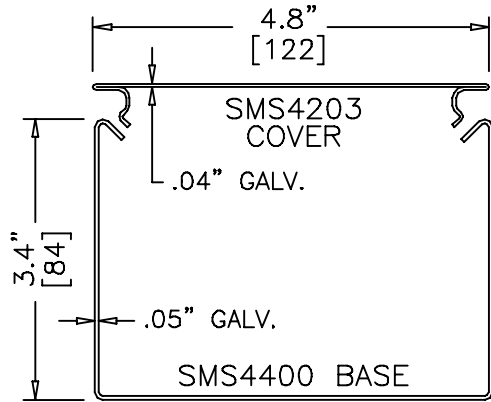

# Surface Raceway / Steel SMS4430

### WALL BOX FEED

**SMS4400 SERIES  
STEEL RACEWAY  
SECTION VIEW  
EACH ORDERED SEPARATELY  
SCALE: NONE**