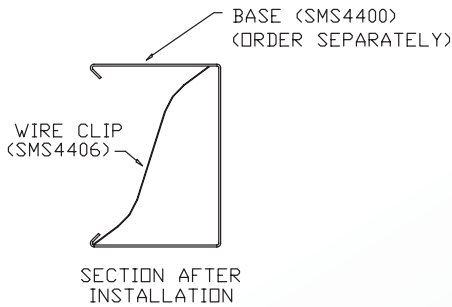

#### Assembly Instructions

- 1.) Position wire clip to hold wiring into place. Terminate and enclose all wiring per NEC and local codes.

#### Material

Galvanized Steel – Unpainted

SMS4400 SERIES  
STEEL RACEWAY  
SECTION VIEW  
EACH ORDERED SEPARATELY  
SCALE: NONE

UL LISTED  
FILE: E167318

WIRE CLIP - (SMS4406)

4 International Drive  
Rye Brook, NY 10573  
Toll Free: 1 888.764.7681  
Phone: 914.934.2075  
Fax: 914.934.2190  
MonoSystems.com