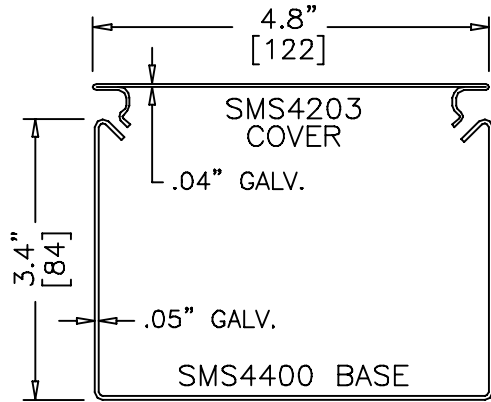

#### Material

Galvanized Steel – Unpainted

SMS4400 SERIES  
STEEL RACEWAY  
SECTION VIEW  
EACH ORDERED SEPARATELY  
SCALE: NONE

UL LISTED  
FILE: E167318

WIRE CLIP - (SMS4406)

4 International Drive  
Rye Brook, NY 10573  
Toll Free: 1 888.764.7681  
Phone: 914.934.2075  
Fax: 914.934.2190  
MonoSystems.com