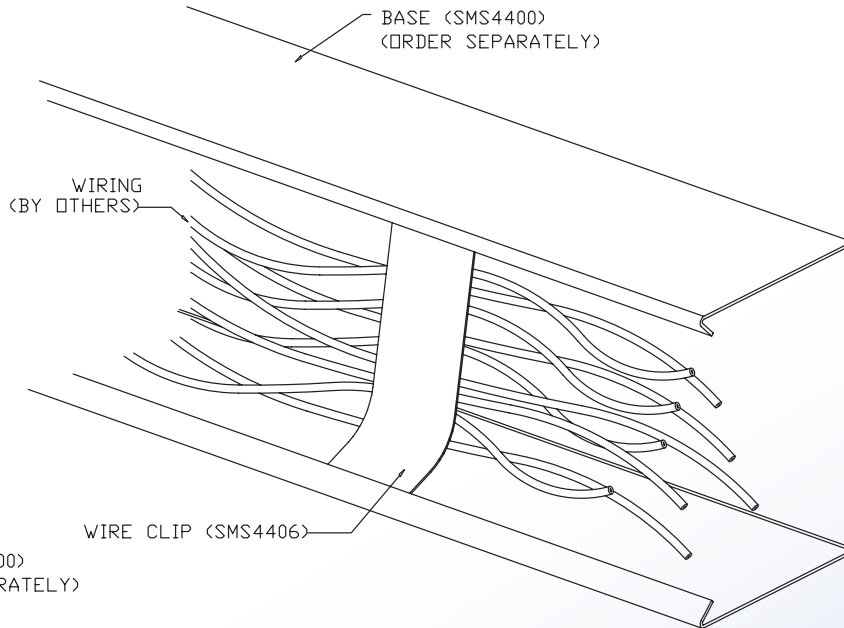

#### Assembly Instructions

- 1.) Position wire clip to hold wiring into place. Terminate and enclose all wiring per NEC and local codes.

#### Material

Galvanized Steel – Unpainted

SMS4400 SERIES  
STEEL RACEWAY  
SECTION VIEW  
EACH ORDERED SEPARATELY  
SCALE: NONE

UL LISTED  
FILE: E167318

WIRE CLIP - (SMS4406)

4 International Drive  
Rye Brook, NY 10573  
Toll Free: 1 888.764.7681  
Phone: 914.934.2075  
Fax: 914.934.2190  
MonoSystems.com