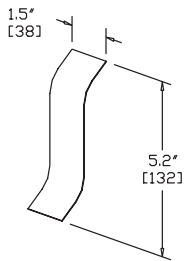

#### Material

Galvanized Steel – Unpainted

SMS4400 SERIES  
STEEL RACEWAY  
SECTION VIEW  
EACH ORDERED SEPARATELY  
SCALE: NONE

UL LISTED  
FILE: E167318

WIRE CLIP - (SMS4406)

4 International Drive  
Rye Brook, NY 10573  
Toll Free: 1 888.764.7681  
Phone: 914.934.2075  
Fax: 914.934.2190  
MonoSystems.com