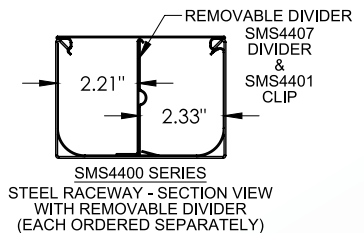

Surface Raceway / Steel SMS4400

SnapWay™

Manufactured by MonoSystems, Inc.

STEEL RACEWAY FILL RATE

Assembly Instructions

1.) Rigidly secure base section to structural building member or wall construction at 18" maximum mounting centers. Engineer to verify fasteners and mounting interval based on mounting surface construction. (Hardware by others).

2.) Views for reference – do not scale.

Material

Galv. Steel. Color: Standard Gray or Ivory (Add -I suffix to part number). Custom colors also available.

UL LISTED
FILE: E164140

SMS4203 - COVER
5' LENGTH TYPICAL
(ORDER SEPARATELY)

SMS4400 SERIES STEEL RACEWAY FILL CAPACITY FOR DATA / COMMUNICATIONS							
CABLE TYPE	CABLE/WIRE SIZE	APPROX. O.D. Ø INCHES [mm]	WITHOUT DIVIDER		WITH DIVIDER		
			20% FILL	40% FILL	20% FILL	40% FILL	
UNSHIELDED TWISTED PAIR (CUTP)	4-PAIR, 24 AWG, CAT 3	0.190 [4.8]	108	217	53	107	
	4-PAIR, 24 AWG, CAT 5e	0.210 [5.3]	80	161	40	80	
	4-PAIR, 24 AWG, CAT 6	0.250 [6.3]	29	80	14	28	
TELEPHONE	2-PAIR, 24 AWG	0.140 [3.5]	199	399	99	198	
	3-PAIR, 24 AWG	0.150 [3.8]	174	348	86	172	
	4-PAIR, 24 AWG	0.190 [4.8]	108	217	53	107	
	25-PAIR, 24 AWG	0.410 [10.3]	23	46	11	23	
COAXIAL CABLES	RG58/U 18 GAUGE	0.195 [4.7]	103	206	51	102	
	RG59/U 22 GAUGE	0.242 [6.1]	66	133	33	66	
	RG62/U 20 GAUGE	0.242 [6.1]	66	133	33	66	
	RG6/U 20 GAUGE	0.270 [6.8]	53	107	26	53	
TWINAXIAL	100 Ohm	0.330 [8.3]	35	71	17	35	
SHIELDED TWISTED PAIR	TYPE 1	0.390 [9.8]	25	51	12	25	
	TYPE 2	0.465 [11.0]	18	36	8	17	
	TYPE 3	0.245 [6.1]	65	130	32	64	
FIBER OPTIC	2-STRANDED (DUPEX) MULTIMODE, 62.5/125µm	0.198 [4.8]	108	217	53	107