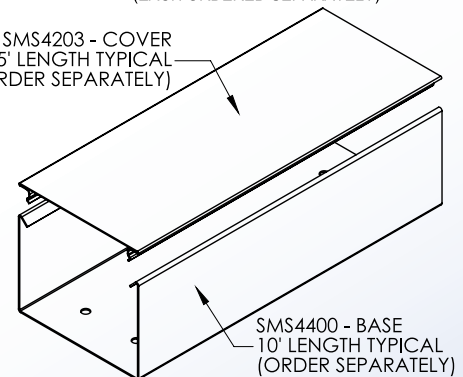

Surface Raceway / Steel SMS4400

SnapWay™

Manufactured by MonoSystems, Inc.

STEEL RACEWAY FILL RATE

Assembly Instructions

1.) Rigidly secure base section to structural building member or wall construction at 18" maximum mounting centers. Engineer to verify fasteners and mounting interval based on mounting surface construction. (Hardware by others).

2.) Views for reference – do not scale.

Material

Galv. Steel. Color: Standard Gray or Ivory (Add -I suffix to part number). Custom colors also available.

UL LISTED
FILE: E164140

SMS4203 - COVER
5' LENGTH TYPICAL
(ORDER SEPARATELY)

SMS4400 SERIES STEEL RACEWAY FILL CAPACITY FOR DATA / COMMUNICATIONS							
CABLE TYPE	CABLE/WIRE SIZE	APPROX. O.D. Ø INCHES [mm]	WITHOUT DIVIDER		WITH DIVIDER		
			20% FILL	40% FILL	20% FILL	40% FILL	
UNSHIELDED TWISTED PAIR (CUTP)	4-PAIR, 24 AWG, CAT 3	0.190 [4.8]	108	217	53	107	
	4-PAIR, 24 AWG, CAT 5e	0.210 [5.3]	80	161	40	80	
	4-PAIR, 24 AWG, CAT 6	0.250 [6.3]	29	80	14	28	
TELEPHONE	2-PAIR, 24 AWG	0.140 [3.5]	199	399	99	198	
	3-PAIR, 24 AWG	0.150 [3.8]	174	348	86	172	
	4-PAIR, 24 AWG	0.190 [4.8]	108	217	53	107	
	25-PAIR, 24 AWG	0.410 [10.3]	23	46	11	23	
COAXIAL CABLES	RG58/U 18 GAUGE	0.195 [4.7]	103	206	51	102	
	RG59/U 22 GAUGE	0.242 [6.1]	66	133	33	66	
	RG62/U 20 GAUGE	0.242 [6.1]	66	133	33	66	
	RG6/U 20 GAUGE	0.270 [6.8]	53	107	26	53	
TWINAXIAL	100 Ohm	0.330 [8.3]	35	71	17	35	
SHIELDED TWISTED PAIR	TYPE 1	0.390 [9.8]	25	51	12	25	
	TYPE 2	0.465 [11.0]	18	36	8	17	
	TYPE 3	0.245 [6.1]	65	130	32	64	
FIBER OPTIC	2-STRANDED (DUPEX) MULTIMODE, 62.5/125µm	0.198 [4.8]	108	217	53	107	