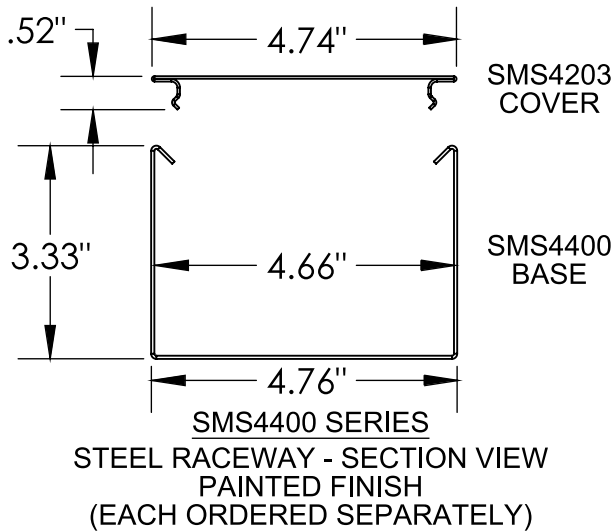

Surface Raceway / Steel SMS4400

SnapWay™

Manufactured by MonoSystems, Inc.

STEEL RACEWAY FILL RATE

Assembly Instructions

1.) Rigidly secure base section to structural building member or wall construction at 18" maximum mounting centers. Engineer to verify fasteners and mounting interval based on mounting surface construction. (Hardware by others).

2.) Views for reference – do not scale.

Material

Galv. Steel. Color: Standard Gray or Ivory (Add -I suffix to part number). Custom colors also available.

UL LISTED
FILE: E164140

SMS4203 - COVER
5' LENGTH TYPICAL
(ORDER SEPARATELY)

SMS4400 SERIES STEEL RACEWAY FILL CAPACITY FOR DATA / COMMUNICATIONS							
CABLE TYPE	CABLE/WIRE SIZE	APPROX. O.D. Ø INCHES [mm]	WITHOUT DIVIDER		WITH DIVIDER		
			20% FILL	40% FILL	20% FILL	40% FILL	
UNSHIELDED TWISTED PAIR (CUTP)	4-PAIR, 24 AWG, CAT 3	0.190 [4.8]	108	217	53	107	
	4-PAIR, 24 AWG, CAT 5e	0.210 [5.3]	80	161	40	80	
	4-PAIR, 24 AWG, CAT 6	0.250 [6.3]	29	80	14	28	
TELEPHONE	2-PAIR, 24 AWG	0.140 [3.5]	199	399	99	198	
	3-PAIR, 24 AWG	0.150 [3.8]	174	348	86	172	
	4-PAIR, 24 AWG	0.190 [4.8]	108	217	53	107	
	25-PAIR, 24 AWG	0.410 [10.3]	23	46	11	23	
COAXIAL CABLES	RG58/U 18 GAUGE	0.195 [4.7]	103	206	51	102	
	RG59/U 22 GAUGE	0.242 [6.1]	66	133	33	66	
	RG62/U 20 GAUGE	0.242 [6.1]	66	133	33	66	
	RG6/U 20 GAUGE	0.270 [6.8]	53	107	26	53	
TWINAXIAL	100 Ohm	0.330 [8.3]	35	71	17	35	
SHIELDED TWISTED PAIR	TYPE 1	0.390 [9.8]	25	51	12	25	
	TYPE 2	0.465 [11.0]	18	36	8	17	
	TYPE 3	0.245 [6.1]	65	130	32	64	
FIBER OPTIC	2-STRANDED (DUPEX) MULTIMODE, 62.5/125µm	0.198 [4.8]	108	217	53	107	