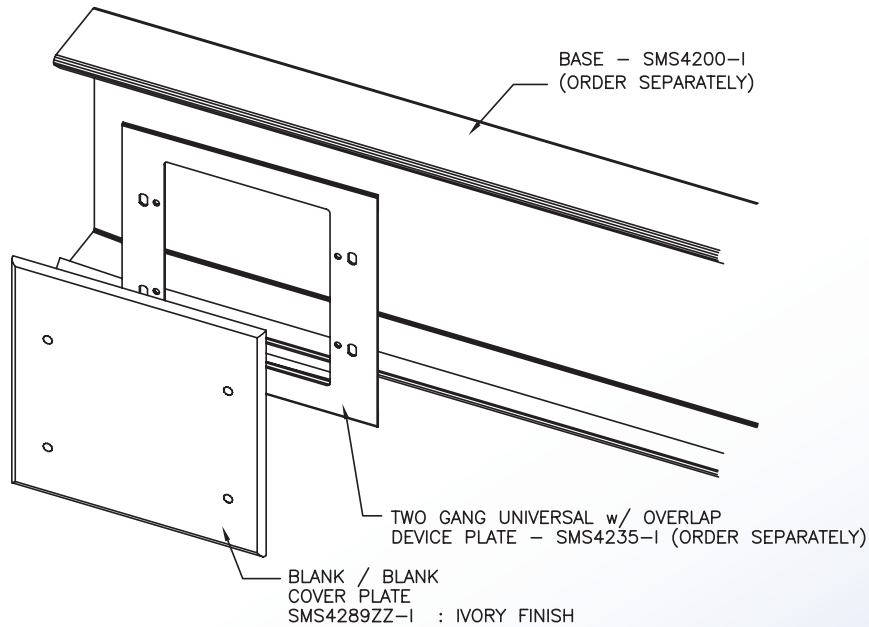

4 International Drive
Rye Brook, NY 10573
Toll Free: 1 888.764.7681
Phone: 914.934.2075
Fax: 914.934.2190
MonoSystems.com