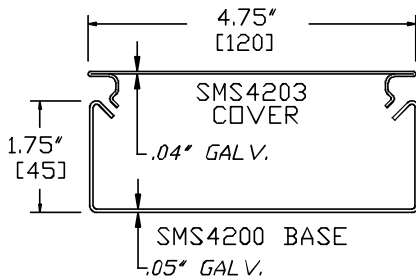

Surface Raceway / Steel SMS4289ZZ-1

SnapMark™ Accessories

Manufactured by MonoSystems, Inc.

TWO GANG BLANK DEVICE PLATE

Notes

Available in standard Gray or Ivory (add "-I" suffix to specify Ivory).

SMS4200 SERIES
STEEL RACEWAY
SECTION VIEW
EACH ORDERED SEPARATELY
SCALE: NONE