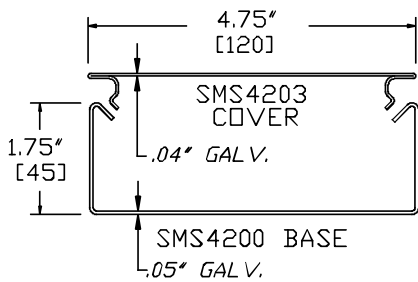

Surface Raceway / Steel SMS4289Z

SnapMark™ Accessories

Manufactured by MonoSystems, Inc.

BLANK COVER PLATE

Notes

Available in standard Gray or Ivory (add "-I" suffix to specify Ivory).

SMS4200 SERIES
STEEL RACEWAY
SECTION VIEW
EACH ORDERED SEPARATELY
SCALE: NONE