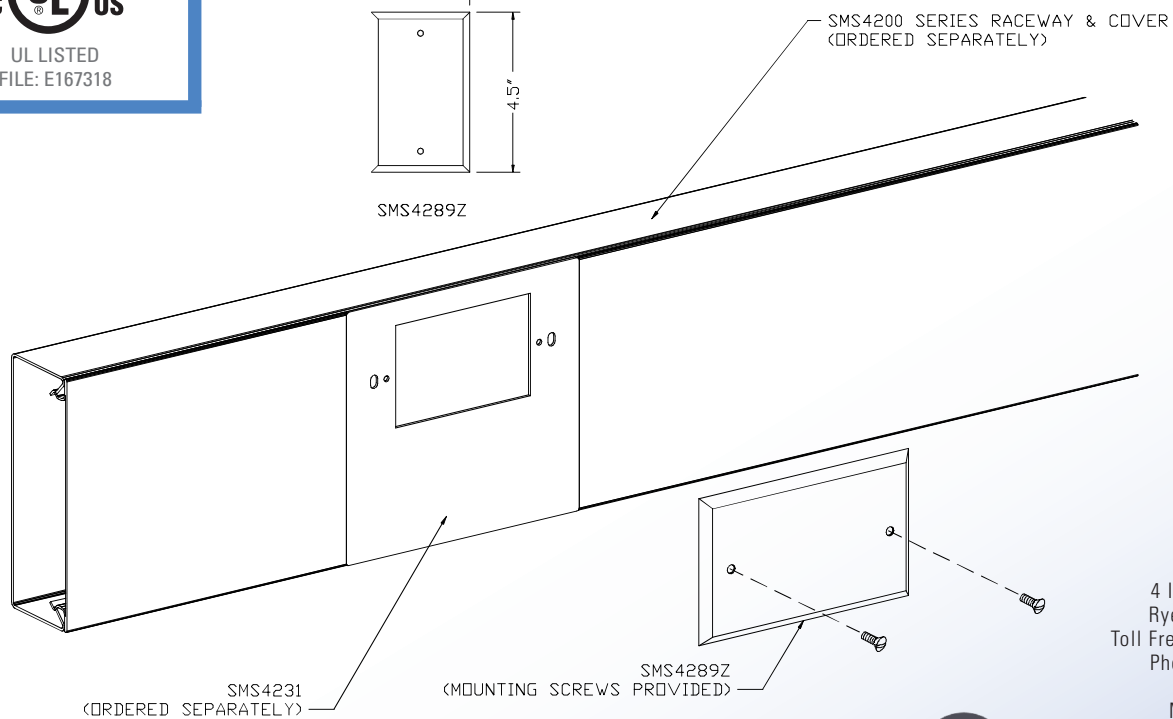

4 International Drive
Rye Brook, NY 10573
Toll Free: 1 888.764.7681
Phone: 914.934.2075
Fax: 914.934.2190
MonoSystems.com