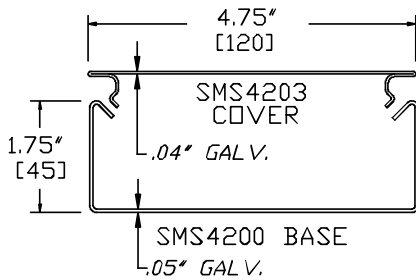

# Surface Raceway / Steel SMS4289QZ

### SINGLE RECEPTACLE COVER PLATE

#### Notes

Available in standard Gray or Ivory (add "-I" suffix to specify Ivory).

SMS4200 SERIES  
STEEL RACEWAY  
SECTION VIEW  
EACH ORDERED SEPARATELY  
SCALE: NONE

UL LISTED  
FILE: E167318

4 International Drive  
Rye Brook, NY 10573  
Toll Free: 1 888.764.7681  
Phone: 914.934.2075  
Fax: 914.934.2190  
MonoSystems.com