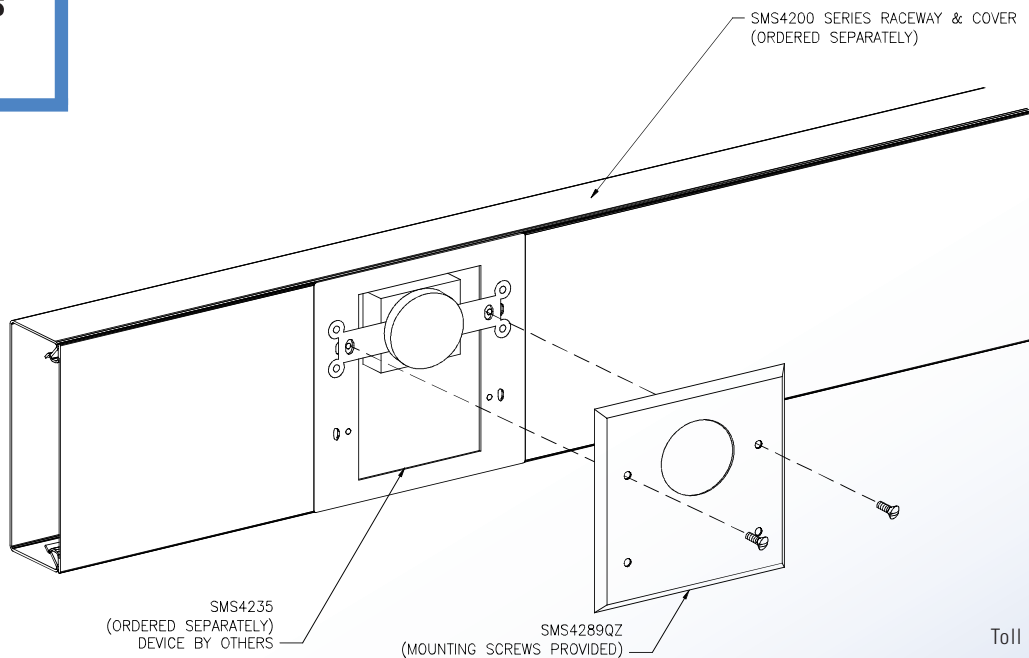

### SINGLE RECEPTACLE COVER PLATE

#### Notes

Available in standard Gray or Ivory (add "-I" suffix to specify Ivory).

SMS4200 SERIES  
STEEL RACEWAY  
SECTION VIEW  
EACH ORDERED SEPARATELY  
SCALE: NONE

UL LISTED  
FILE: E167318

4 International Drive  
Rye Brook, NY 10573  
Toll Free: 1 888.764.7681  
Phone: 914.934.2075  
Fax: 914.934.2190  
MonoSystems.com