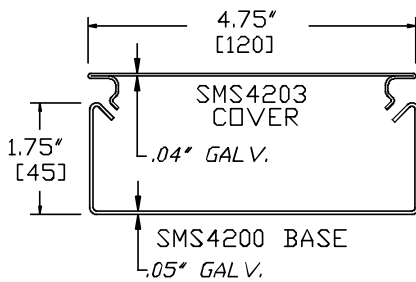

Surface Raceway / Steel SMS4289M

SnapMark™ Accessories

Manufactured MonoSystems, Inc.

1 GANG DECORA COVER PLATE

Notes

Available in standard Gray or Ivory (add "-I" suffix to specify Ivory).

SMS4200 SERIES
STEEL RACEWAY
SECTION VIEW
EACH ORDERED SEPARATELY
SCALE: NONE