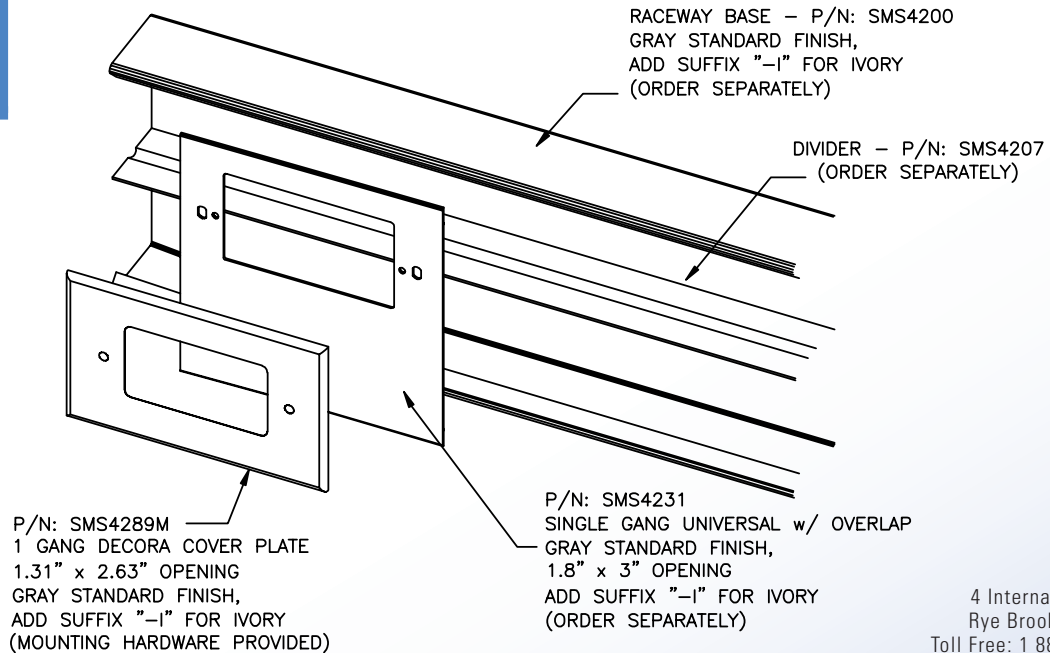

4 International Drive
Rye Brook, NY 10573
Toll Free: 1 888.764.7681
Phone: 914.934.2075
Fax: 914.934.2190
MonoSystems.com