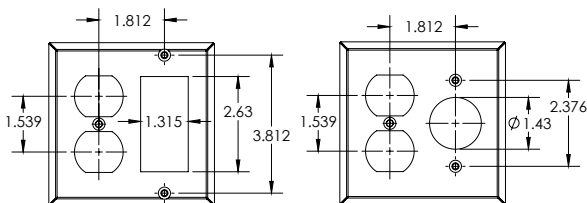

Surface Raceway / Steel

SMS4289PO

SnapMark™ Accessories

Manufactured by MonoSystems, Inc.

2-GANG COVER PLATE OPTIONS

Notes

1. Document reference no. SMS4289CP0.
- 2.) Finish of desired cover plate to be specified by customer. Standard finish: gray or ivory painted.
- 3.) Devices ordered separately.
- 4.) Other configurations not shown are available, speak with monosystems to choose.

Material

20GA Steel

SMS4289AA
2-GANG
DUPLEX/DUPLEX

SMS4289MM
2-GANG
DECORA/DECORA

SMS4289AM
2-GANG
DUPLEX/DECORA

SMS4289AN
2-GANG
DUPLEX / Ø 1.43 HOLE
FOR DUPLEX & Ø 1.38 DEVICE

SMS4289AQ
2-GANG
DUPLEX / Ø 1.59 HOLE
FOR DUPLEX & Ø 1.56 DEVICE

SMS4289AZ
2-GANG
DUPLEX/BLANK

SMS4289MZ
2-GANG
DECORA/BLANK

SMS4289QZ
2-GANG
Ø 1.59 HOLE/BLANK

SMS4289MN
2-GANG
DECORA / Ø 1.43 HOLE
FOR DECORA / Ø 1.38 DEVICE

SMS4289MQ
2-GANG
DECORA / Ø 1.59 HOLE
FOR DECORA / Ø 1.56 DEVICE