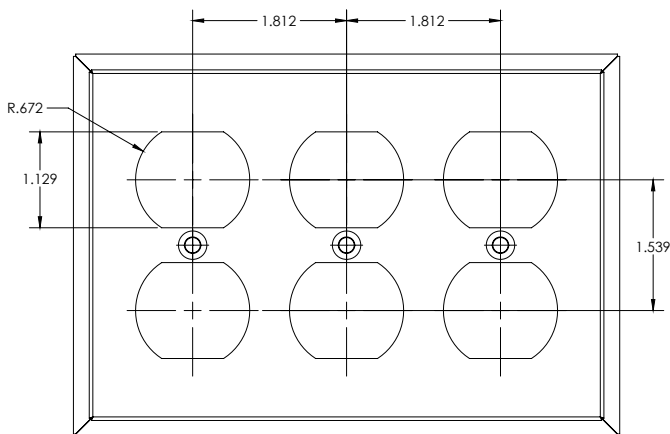

Surface Raceway / Steel

SMS4289PO

SnapMark™ Accessories

Manufactured by MonoSystems, Inc.

3-GANG COVER PLATE OPTIONS

Notes

1. Document reference no. SMS4289CPO.
- 2.) Finish of desired cover plate to be specified by customer. Standard finish: gray or ivory painted.
- 3.) Devices ordered separately.
- 4.) Other configurations not shown are available, speak with monosystems to choose.

Material
20GA Steel

SMS4289AAA
3-GANG
DUPLEX/DUPLEX/DUPLEX

UL LISTED
FILE: E164140