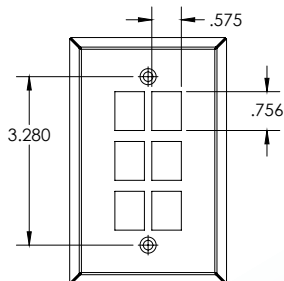

SMS4289-6RJ
(6) KEYSTONE DATA JACK