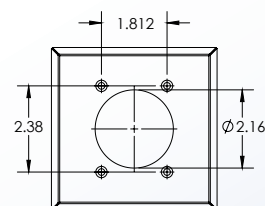

Material

20GA Steel

SMS4289AA
2-GANG
DUPLEX/DUPLEX

SMS4289MM
2-GANG
DECORA/DECORA

SMS4289AM
2-GANG
DUPLEX/DECORA

SMS4289AN
2-GANG
DUPLEX / Ø 1.43 HOLE
FOR DUPLEX & Ø 1.38 DEVICE

SMS4289AQ
2-GANG
DUPLEX / Ø 1.59 HOLE
FOR DUPLEX & Ø 1.56 DEVICE

SMS4289AZ
2-GANG
DUPLEX/BLANK

SMS4289MZ
2-GANG
DECORA/BLANK

SMS4289QZ
2-GANG
Ø 1.59 HOLE/BLANK

SMS4289MN
2-GANG
DECORA / Ø 1.43 HOLE
FOR DECORA / Ø 1.38 DEVICE

SMS4289MQ
2-GANG
DECORA / Ø 1.59 HOLE
FOR DECORA / Ø 1.56 DEVICE

SMS4289NN
2-GANG
ROUND/ROUND
FOR Ø 1.38 DEVICE
EXAMPLE (SINGLE ROUND):
6-15R, 6-20R, 14-20R

SMS4289QQ
2-GANG
ROUND/ROUND
FOR Ø 1.56 DEVICE
EXAMPLE (LOCKING):
L5-20R, L5-30R, L6-20R, L6-30R,
L15-30R, L18-20R