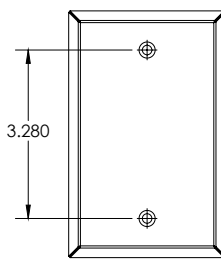

Material

20GA Steel

SMS4289A
1-GANG DUPLEX

SMS4289M
1-GANG DECORA/GFCI

SMS4289Q
1-GANG SINGLE ROUND
FOR Ø1.56 DEVICE
EXAMPLE (LOCKING):
L5-20R, L5-30R, L6-20R, L6-30R, L15-30R, L18-20R

SMS4289N
1-GANG SINGLE ROUND
FOR Ø1.38 DEVICE
EXAMPLE (SINGLE ROUND):
6-15R, 6-20R, 14-20R

Material

20GA Steel

SMS4289AA
2-GANG
DUPLEX/DUPLEX

SMS4289MM
2-GANG
DECORA/DECORA

SMS4289AM
2-GANG
DUPLEX/DECORA

SMS4289AN
2-GANG
DUPLEX / Ø 1.43 HOLE
FOR DUPLEX & Ø 1.38 DEVICE

SMS4289AQ
2-GANG
DUPLEX / Ø 1.59 HOLE
FOR DUPLEX & Ø 1.56 DEVICE

SMS4289NN
2-GANG
ROUND/ROUND
FOR Ø 1.38 DEVICE
EXAMPLE (SINGLE ROUND):
6-15R, 6-20R, 14-20R

SMS4289QQ
2-GANG
ROUND/ROUND
FOR Ø 1.56 DEVICE
EXAMPLE (LOCKING):
L5-20R, L5-30R, L6-20R, L6-30R,
L15-30R, L18-20R