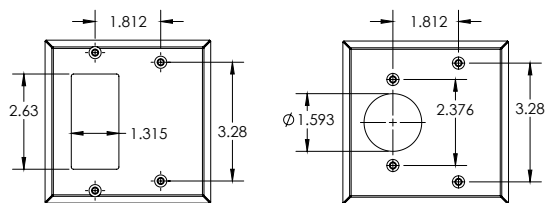

Material

20GA Steel

SMS4289AA
2-GANG
DUPLEX/DUPLEX

SMS4289MM
2-GANG
DECORA/DECORA

SMS4289AM
2-GANG
DUPLEX/DECORA

SMS4289AN
2-GANG
DUPLEX / Ø 1.43 HOLE
FOR DUPLEX & Ø 1.38 DEVICE

SMS4289AQ
2-GANG
DUPLEX / Ø 1.59 HOLE
FOR DUPLEX & Ø 1.56 DEVICE

SMS4289AZ
2-GANG
DUPLEX/BLANK

SMS4289MZ
2-GANG
DECORA/BLANK

SMS4289QZ
2-GANG
Ø 1.59 HOLE/BLANK

SMS4289MN
2-GANG
DECORA / Ø 1.43 HOLE
FOR DECORA / Ø 1.38 DEVICE

SMS4289MQ
2-GANG
DECORA / Ø 1.59 HOLE
FOR DECORA / Ø 1.56 DEVICE