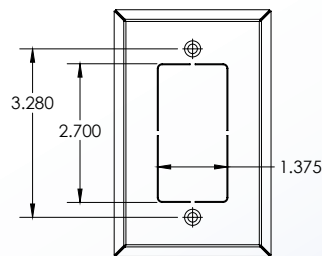

SMS4289B
TRACK JACK / DATA COM
RECTANGULAR KNOCK OUT