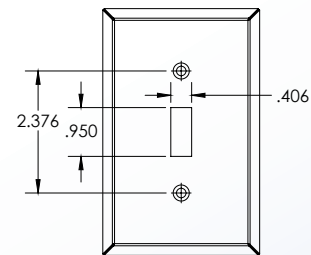

SMS4289H
SWITCH