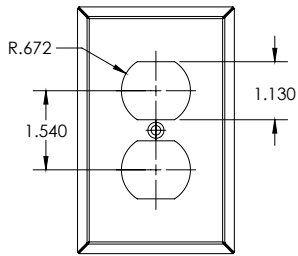

Surface Raceway / Steel

SMS4289PO

SnapMark™ Accessories

Manufactured by MonoSystems, Inc.

1-GANG COVER PLATE OPTIONS

Notes

1. Document reference no. SMS4289CPO.
- 2.) Finish of desired cover plate to be specified by customer. Standard finish: gray or ivory painted.
- 3.) Devices ordered separately.
- 4.) Other configurations not shown are available, speak with monosystems to choose.

Material

20GA Steel

SMS4289A
1-GANG DUPLEX

SMS4289M
1-GANG DECORA/GFCI

SMS4289Q
1-GANG SINGLE ROUND
FOR Ø1.56 DEVICE
EXAMPLE (LOCKING):
L5-20R, L5-30R, L6-20R, L6-30R, L15-30R, L18-20R

SMS4289N
1-GANG SINGLE ROUND
FOR Ø1.38 DEVICE
EXAMPLE (SINGLE ROUND):
6-15R, 6-20R, 14-20R

Material

20GA Steel

SMS4289AA
2-GANG
DUPLEX/DUPLEX

SMS4289MM
2-GANG
DECORA/DECORA

SMS4289AM
2-GANG
DUPLEX/DECORA

SMS4289AN
2-GANG
DUPLEX / Ø 1.43 HOLE
FOR DUPLEX & Ø 1.38 DEVICE

SMS4289AQ
2-GANG
DUPLEX / Ø 1.59 HOLE
FOR DUPLEX & Ø 1.56 DEVICE

SMS4289NN
2-GANG
ROUND/ROUND
FOR Ø 1.38 DEVICE
EXAMPLE (SINGLE ROUND):
6-15R, 6-20R, 14-20R

SMS4289QQ
2-GANG
ROUND/ROUND
FOR Ø 1.56 DEVICE
EXAMPLE (LOCKING):
L5-20R, L5-30R, L6-20R, L6-30R,
L15-30R, L18-20R