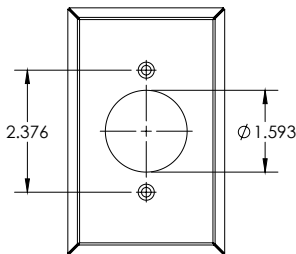

Material

20GA Steel

SMS4289A
1-GANG DUPLEX

SMS4289M
1-GANG DECORA/GFCI

SMS4289Q
1-GANG SINGLE ROUND
FOR Ø1.56 DEVICE
EXAMPLE (LOCKING):
L5-20R, L5-30R, L6-20R, L6-30R, L15-30R, L18-20R

SMS4289N
1-GANG SINGLE ROUND
FOR Ø1.38 DEVICE
EXAMPLE (SINGLE ROUND):
6-15R, 6-20R, 14-20R

Material

20GA Steel

SMS4289AA
2-GANG
DUPLEX/DUPLEX

SMS4289MM
2-GANG
DECORA/DECORA

SMS4289AM
2-GANG
DUPLEX/DECORA

SMS4289AN
2-GANG
DUPLEX / Ø 1.43 HOLE
FOR DUPLEX & Ø 1.38 DEVICE

SMS4289AQ
2-GANG
DUPLEX / Ø 1.59 HOLE
FOR DUPLEX & Ø 1.56 DEVICE

SMS4289NN
2-GANG
ROUND/ROUND
FOR Ø 1.38 DEVICE
EXAMPLE (SINGLE ROUND):
6-15R, 6-20R, 14-20R

SMS4289QQ
2-GANG
ROUND/ROUND
FOR Ø 1.56 DEVICE
EXAMPLE (LOCKING):
L5-20R, L5-30R, L6-20R, L6-30R,
L15-30R, L18-20R