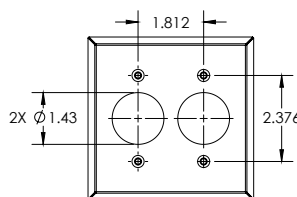

Material

20GA Steel

SMS4289AA
2-GANG
DUPLEX/DUPLEX

SMS4289MM
2-GANG
DECORA/DECORA

SMS4289AM
2-GANG
DUPLEX/DECORA

SMS4289AN
2-GANG
DUPLEX / Ø 1.43 HOLE
FOR DUPLEX & Ø 1.38 DEVICE

SMS4289AQ
2-GANG
DUPLEX / Ø 1.59 HOLE
FOR DUPLEX & Ø 1.56 DEVICE

SMS4289AZ
2-GANG
DUPLEX/BLANK

SMS4289MZ
2-GANG
DECORA/BLANK

SMS4289QZ
2-GANG
Ø 1.59 HOLE/BLANK

SMS4289MN
2-GANG
DECORA / Ø 1.43 HOLE
FOR DECORA / Ø 1.38 DEVICE

SMS4289MQ
2-GANG
DECORA / Ø 1.59 HOLE
FOR DECORA / Ø 1.56 DEVICE

SMS4289NN
2-GANG
ROUND/ROUND
FOR Ø 1.38 DEVICE
EXAMPLE (SINGLE ROUND):
6-15R, 6-20R, 14-20R

SMS4289QQ
2-GANG
ROUND/ROUND
FOR Ø 1.56 DEVICE
EXAMPLE (LOCKING):
L5-20R, L5-30R, L6-20R, L6-30R,
L15-30R, L18-20R