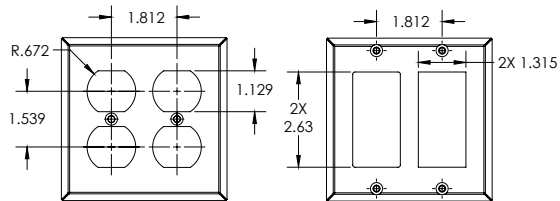

Material

20GA Steel

SMS4289AA
2-GANG
DUPLEX/DUPLEX

SMS4289MM
2-GANG
DECORA/DECORA

SMS4289AM
2-GANG
DUPLEX/DECORA

SMS4289AN
2-GANG
DUPLEX / Ø 1.43 HOLE
FOR DUPLEX & Ø 1.38 DEVICE

SMS4289AQ
2-GANG
DUPLEX / Ø 1.59 HOLE
FOR DUPLEX & Ø 1.56 DEVICE

SMS4289AZ
2-GANG
DUPLEX/BLANK

SMS4289MZ
2-GANG
DECORA/BLANK

SMS4289QZ
2-GANG
Ø 1.59 HOLE/BLANK

SMS4289MN
2-GANG
DECORA / Ø 1.43 HOLE
FOR DECORA / Ø 1.38 DEVICE

SMS4289MQ
2-GANG
DECORA / Ø 1.59 HOLE
FOR DECORA / Ø 1.56 DEVICE