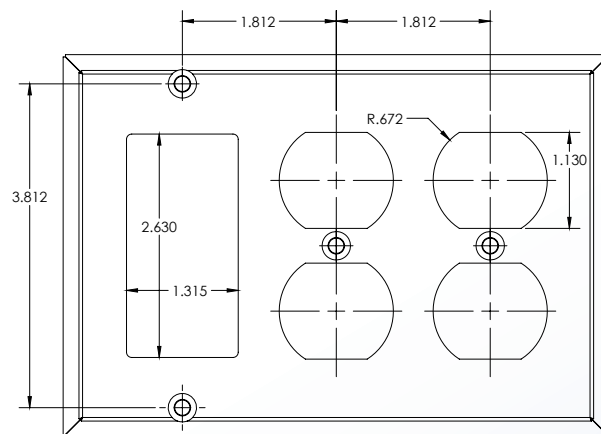

SMS4289AAM
3-GANG
DUPLEX/DUPLEX/DECORA

4 International Drive
Rye Brook, NY 10573
Toll Free: 1 888.764.7681
Phone: 914.934.2075
Fax: 914.934.2190
MonoSystems.com