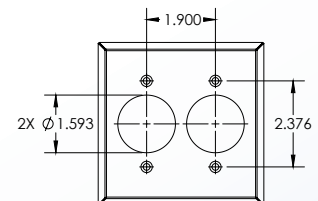

Material

20GA Steel

SMS4289AA
2-GANG
DUPLEX/DUPLEX

SMS4289MM
2-GANG
DECORA/DECORA

SMS4289AM
2-GANG
DUPLEX/DECORA

SMS4289AN
2-GANG
DUPLEX / Ø 1.43 HOLE
FOR DUPLEX & Ø 1.38 DEVICE

SMS4289AQ
2-GANG
DUPLEX / Ø 1.59 HOLE
FOR DUPLEX & Ø 1.56 DEVICE

SMS4289AZ
2-GANG
DUPLEX/BLANK

SMS4289MZ
2-GANG
DECORA/BLANK

SMS4289QZ
2-GANG
Ø 1.59 HOLE/BLANK

SMS4289MN
2-GANG
DECORA / Ø 1.43 HOLE
FOR DECORA / Ø 1.38 DEVICE

SMS4289MQ
2-GANG
DECORA / Ø 1.59 HOLE
FOR DECORA / Ø 1.56 DEVICE

SMS4289NN
2-GANG
ROUND/ROUND
FOR Ø 1.38 DEVICE
EXAMPLE (SINGLE ROUND):
6-15R, 6-20R, 14-20R

SMS4289QQ
2-GANG
ROUND/ROUND
FOR Ø 1.56 DEVICE
EXAMPLE (LOCKING):
L5-20R, L5-30R, L6-20R, L6-30R,
L15-30R, L18-20R