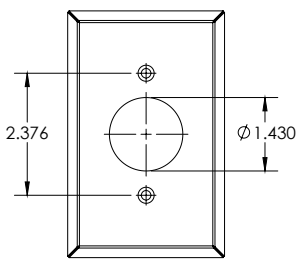

Material

20GA Steel

SMS4289A
1-GANG DUPLEX

SMS4289M
1-GANG DECORA/GFCI

SMS4289Q
1-GANG SINGLE ROUND
FOR Ø1.56 DEVICE
EXAMPLE (LOCKING):
L5-20R, L5-30R, L6-20R, L6-30R, L15-30R, L18-20R

SMS4289N
1-GANG SINGLE ROUND
FOR Ø1.38 DEVICE
EXAMPLE (SINGLE ROUND):
6-15R, 6-20R, 14-20R

Material

20GA Steel

SMS4289AA
2-GANG
DUPLEX/DUPLEX

SMS4289MM
2-GANG
DECORA/DECORA

SMS4289AM
2-GANG
DUPLEX/DECORA

SMS4289AN
2-GANG
DUPLEX / Ø 1.43 HOLE
FOR DUPLEX & Ø 1.38 DEVICE

SMS4289AQ
2-GANG
DUPLEX / Ø 1.59 HOLE
FOR DUPLEX & Ø 1.56 DEVICE