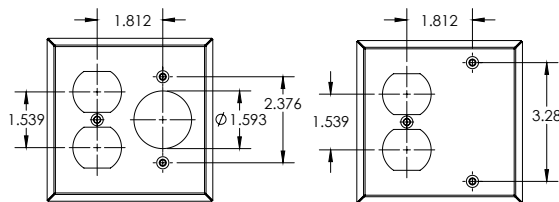

Material

20GA Steel

SMS4289AA
2-GANG
DUPLEX/DUPLEX

SMS4289MM
2-GANG
DECORA/DECORA

SMS4289AM
2-GANG
DUPLEX/DECORA

SMS4289AN
2-GANG
DUPLEX / Ø 1.43 HOLE
FOR DUPLEX & Ø 1.38 DEVICE

SMS4289AQ
2-GANG
DUPLEX / Ø 1.59 HOLE
FOR DUPLEX & Ø 1.56 DEVICE

SMS4289AZ
2-GANG
DUPLEX/BLANK

SMS4289MZ
2-GANG
DECORA/BLANK

SMS4289QZ
2-GANG
Ø 1.59 HOLE/BLANK

SMS4289MN
2-GANG
DECORA / Ø 1.43 HOLE
FOR DECORA / Ø 1.38 DEVICE

SMS4289MQ
2-GANG
DECORA / Ø 1.59 HOLE
FOR DECORA / Ø 1.56 DEVICE