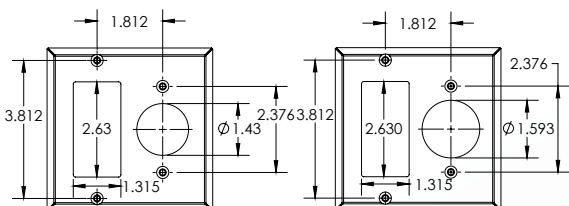

Material

20GA Steel

SMS4289AA
2-GANG
DUPLEX/DUPLEX

SMS4289MM
2-GANG
DECORA/DECORA

SMS4289AM
2-GANG
DUPLEX/DECORA

SMS4289AN
2-GANG
DUPLEX / Ø 1.43 HOLE
FOR DUPLEX & Ø 1.38 DEVICE

SMS4289AQ
2-GANG
DUPLEX / Ø 1.59 HOLE
FOR DUPLEX & Ø 1.56 DEVICE

SMS4289AZ
2-GANG
DUPLEX/BLANK

SMS4289MZ
2-GANG
DECORA/BLANK

SMS4289QZ
2-GANG
Ø 1.59 HOLE/BLANK

SMS4289MN
2-GANG
DECORA / Ø 1.43 HOLE
FOR DECORA / Ø 1.38 DEVICE

SMS4289MQ
2-GANG
DECORA / Ø 1.59 HOLE
FOR DECORA / Ø 1.56 DEVICE