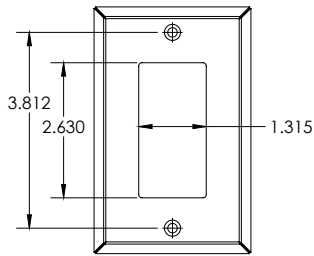

Surface Raceway / Steel

SMS4289PO

SnapMark™ Accessories

Manufactured by MonoSystems, Inc.

1-GANG COVER PLATE OPTIONS

Notes

1. Document reference no. SMS4289CPO.
- 2.) Finish of desired cover plate to be specified by customer. Standard finish: gray or ivory painted.
- 3.) Devices ordered separately.
- 4.) Other configurations not shown are available, speak with monosystems to choose.

Material

20GA Steel

SMS4289A
1-GANG DUPLEX

SMS4289M
1-GANG DECORA/GFCI

SMS4289Q
1-GANG SINGLE ROUND
FOR Ø1.56 DEVICE
EXAMPLE (LOCKING):
L5-20R, L5-30R, L6-20R, L6-30R, L15-30R, L18-20R

SMS4289N
1-GANG SINGLE ROUND
FOR Ø1.38 DEVICE
EXAMPLE (SINGLE ROUND):
6-15R, 6-20R, 14-20R

Material

20GA Steel

SMS4289AA
2-GANG
DUPLEX/DUPLEX

SMS4289MM
2-GANG
DECORA/DECORA

SMS4289AM
2-GANG
DUPLEX/DECORA

SMS4289AN
2-GANG
DUPLEX / Ø 1.43 HOLE
FOR DUPLEX & Ø 1.38 DEVICE

SMS4289AQ
2-GANG
DUPLEX / Ø 1.59 HOLE
FOR DUPLEX & Ø 1.56 DEVICE

SMS4289NN
2-GANG
ROUND/ROUND
FOR Ø 1.38 DEVICE
EXAMPLE (SINGLE ROUND):
6-15R, 6-20R, 14-20R

SMS4289QQ
2-GANG
ROUND/ROUND
FOR Ø 1.56 DEVICE
EXAMPLE (LOCKING):
L5-20R, L5-30R, L6-20R, L6-30R,
L15-30R, L18-20R