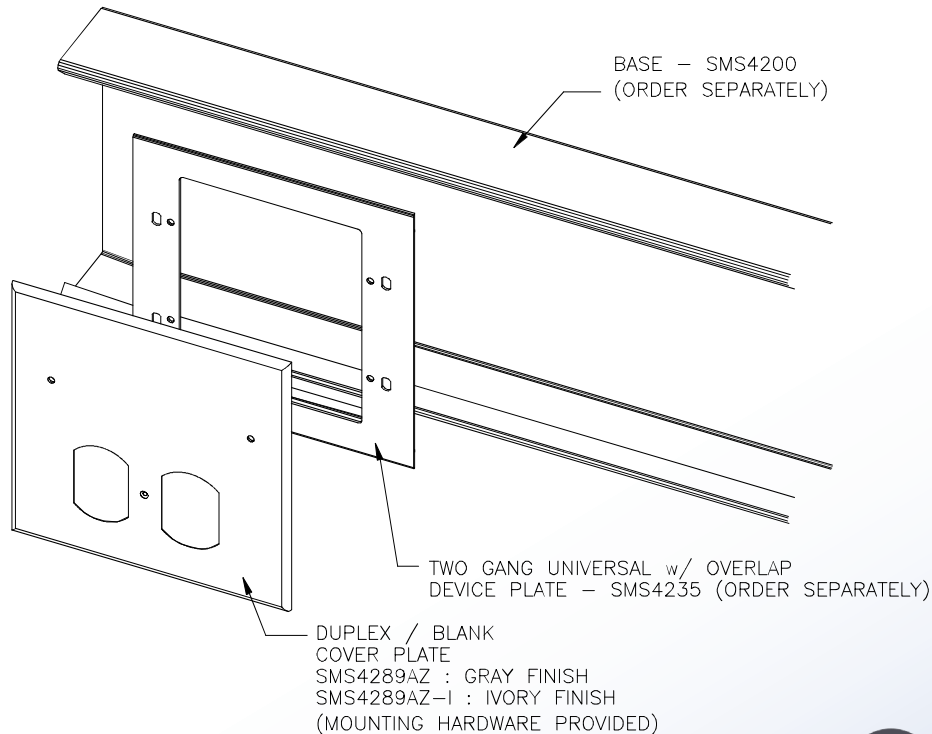

Surface Raceway / Steel SMS4289AZ

SnapMark™ Accessories

Manufactured by MonoSystems, Inc.

DUPLEX / BLANK COVER PLATE

4 International Drive
Rye Brook, NY 10573
Toll Free: 1 888.764.7681
Phone: 914.934.2075
Fax: 914.934.2190
MonoSystems.com