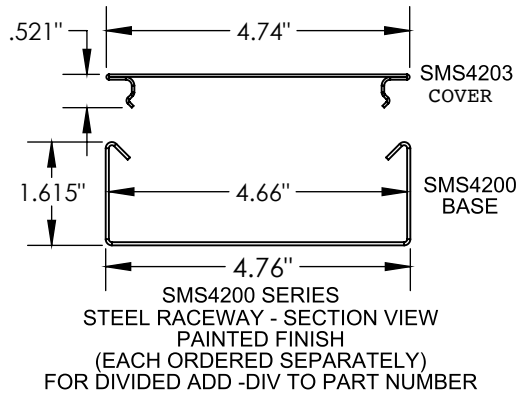

Surface Raceway / Steel SMS4289AZ

SnapMark™ Accessories

Manufactured by MonoSystems, Inc.

DUPLEX / BLANK COVER PLATE

4 International Drive
Rye Brook, NY 10573
Toll Free: 1 888.764.7681
Phone: 914.934.2075
Fax: 914.934.2190
MonoSystems.com