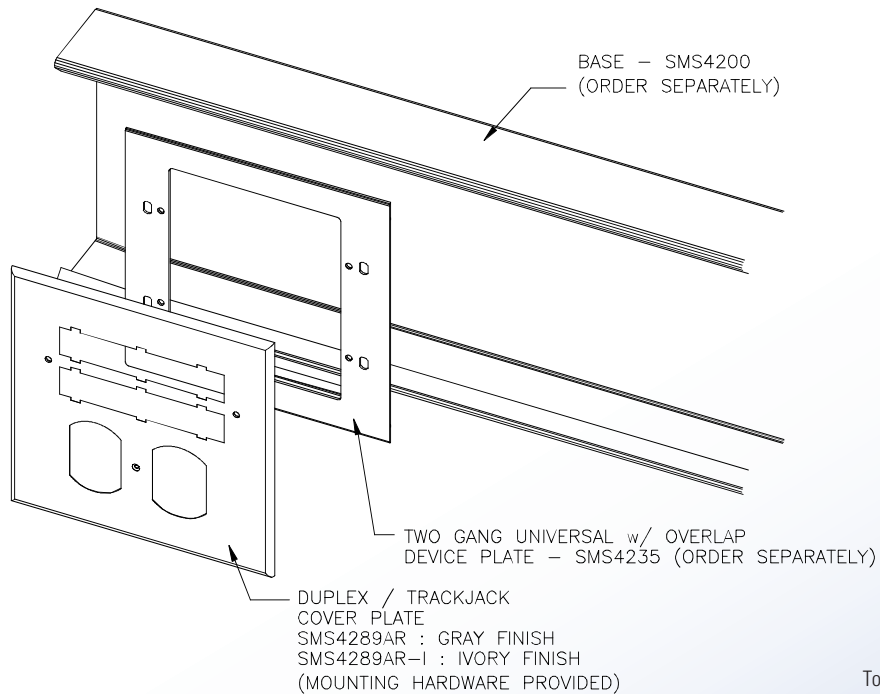

Surface Raceway / Steel SMS4289AR

SnapMark™ Accessories

Manufactured by MonoSystems, Inc.

DUPLEX / TRACKJACK COVER PLATE

UL LISTED
FILE: E167318

4 International Drive
Rye Brook, NY 10573
Toll Free: 1 888.764.7681
Phone: 914.934.2075
Fax: 914.934.2190
MonoSystems.com