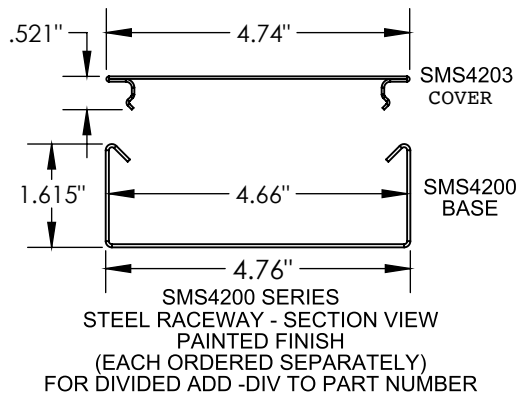

Surface Raceway / Steel SMS4289AR

SnapMark™ Accessories

Manufactured by MonoSystems, Inc.

DUPLEX / TRACKJACK COVER PLATE

UL LISTED
FILE: E167318

4 International Drive
Rye Brook, NY 10573
Toll Free: 1 888.764.7681
Phone: 914.934.2075
Fax: 914.934.2190
MonoSystems.com