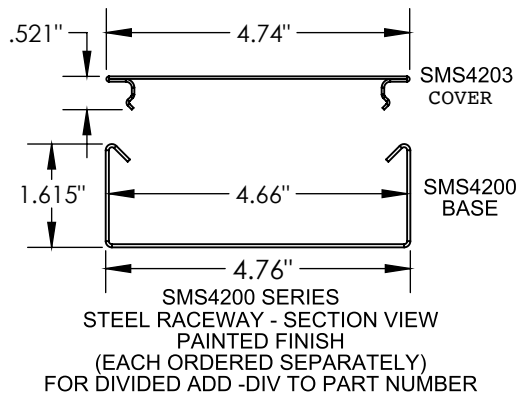

Surface Raceway / Steel SMS4289-BJ

SnapMark™ Accessories

Manufactured by MonoSystems, Inc.

RECTANGULAR HOLE AND KO DEVICE COVER PLATE

Notes

Available in standard Gray or Ivory (add "-I" suffix to specify Ivory).

Material

20 Gauge Galvanized Steel.