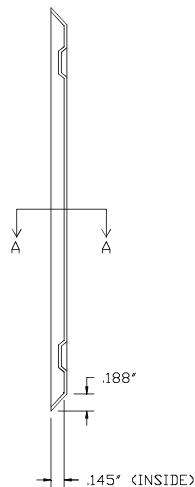

# Surface Raceway / Steel SMS4289-BJ

### RECTANGULAR HOLE AND KO DEVICE COVER PLATE

#### Material

20 Gauge Galvanized Steel.

UL LISTED  
FILE: E167318

4 International Drive  
Rye Brook, NY 10573  
Toll Free: 1 888.764.7681  
Phone: 914.934.2075  
Fax: 914.934.2190  
MonoSystems.com