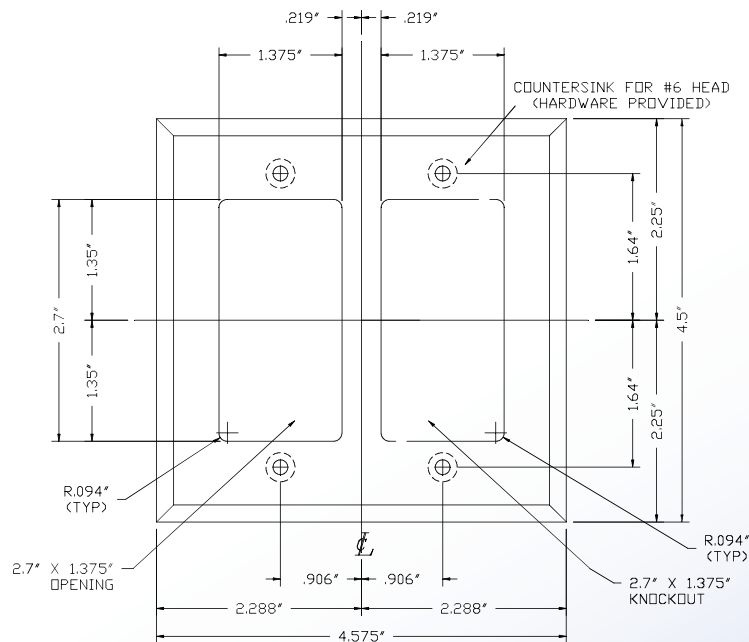

#### Material

20 Gauge Galvanized Steel.

UL LISTED  
FILE: E167318

4 International Drive  
Rye Brook, NY 10573  
Toll Free: 1 888.764.7681  
Phone: 914.934.2075  
Fax: 914.934.2190  
MonoSystems.com