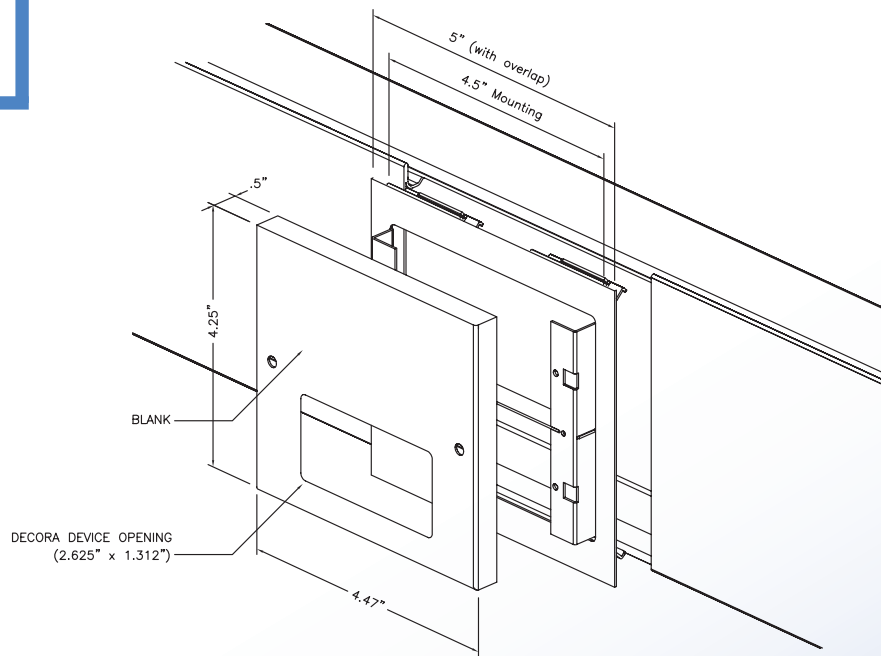

Surface Raceway / Steel SMS4277MZ

SnapWay™ Accessories
Manufactured by MonoSystems, Inc.

DECORA / BLANK PLATE

Notes

1.) Attached hardware provided.

UL LISTED
FILE: E167318

4 International Drive
Rye Brook, NY 10573
Toll Free: 1 888.764.7681
Phone: 914.934.2075
Fax: 914.934.2190
MonoSystems.com