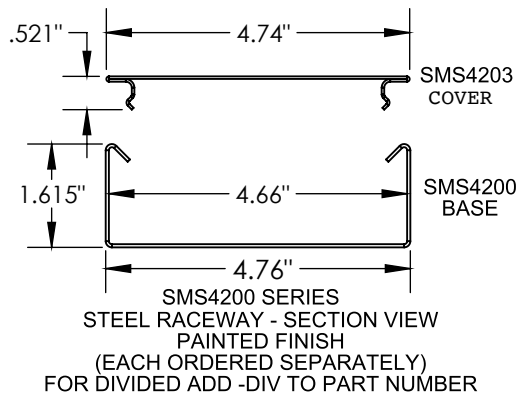

Surface Raceway / Steel SMS4277MZ

SnapWay™ Accessories
Manufactured by MonoSystems, Inc.

DECORA / BLANK PLATE

Notes

1.) Attached hardware provided.

UL LISTED
FILE: E167318

4 International Drive
Rye Brook, NY 10573
Toll Free: 1 888.764.7681
Phone: 914.934.2075
Fax: 914.934.2190
MonoSystems.com