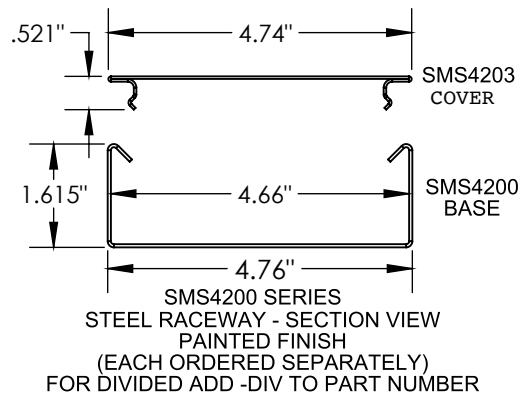

Surface Raceway / Steel SMS4277MM

SnapWay™ Accessories

Manufactured by MonoSystems, Inc.

DECORA / DECORA PLATE

Notes

1.) Attached hardware provided.