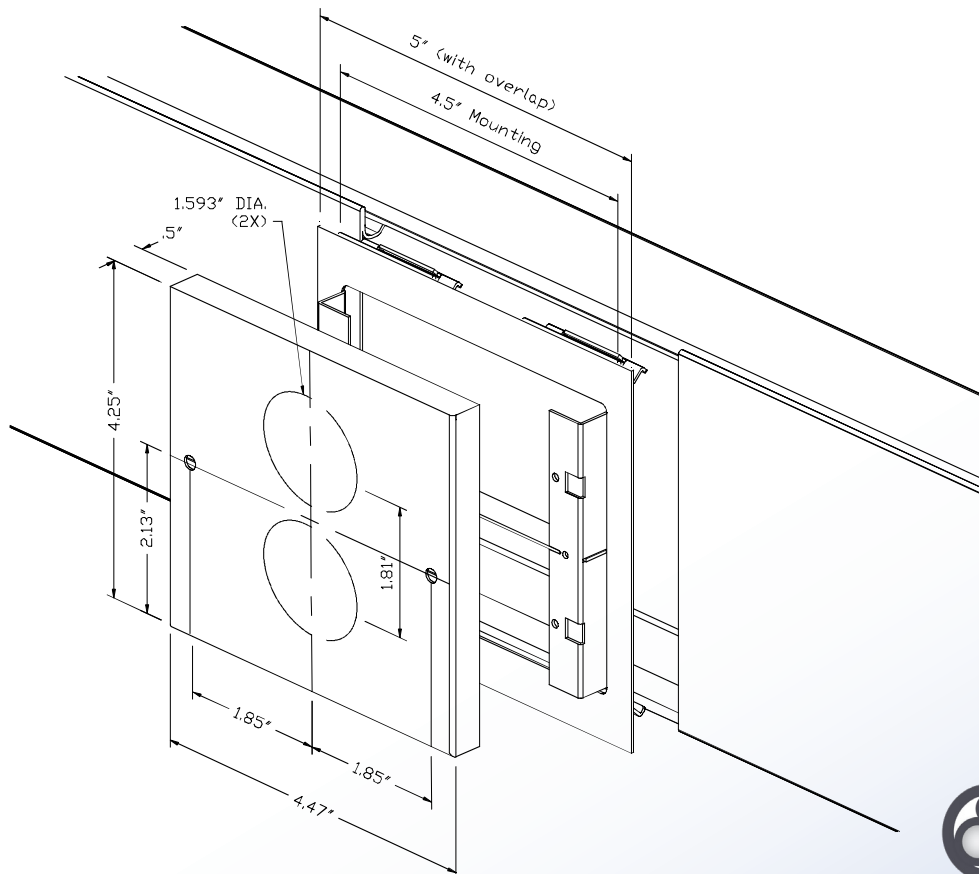

Surface Raceway / Steel SMS4277GG

SnapWay™ Accessories
Manufactured by MonoSystems, Inc.

DOUBLE 1.59" KO

Notes

1.) Attached hardware provided.

4 International Drive
Rye Brook, NY 10573
Toll Free: 1 888.764.7681
Phone: 914.934.2075
Fax: 914.934.2190
MonoSystems.com