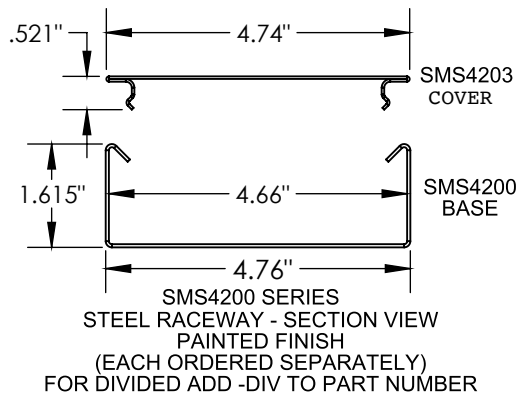

Surface Raceway / Steel SMS4277GG

SnapWay™ Accessories
Manufactured by MonoSystems, Inc.

DOUBLE 1.59" KO

Notes

1.) Attached hardware provided.

4 International Drive
Rye Brook, NY 10573
Toll Free: 1 888.764.7681
Phone: 914.934.2075
Fax: 914.934.2190
MonoSystems.com