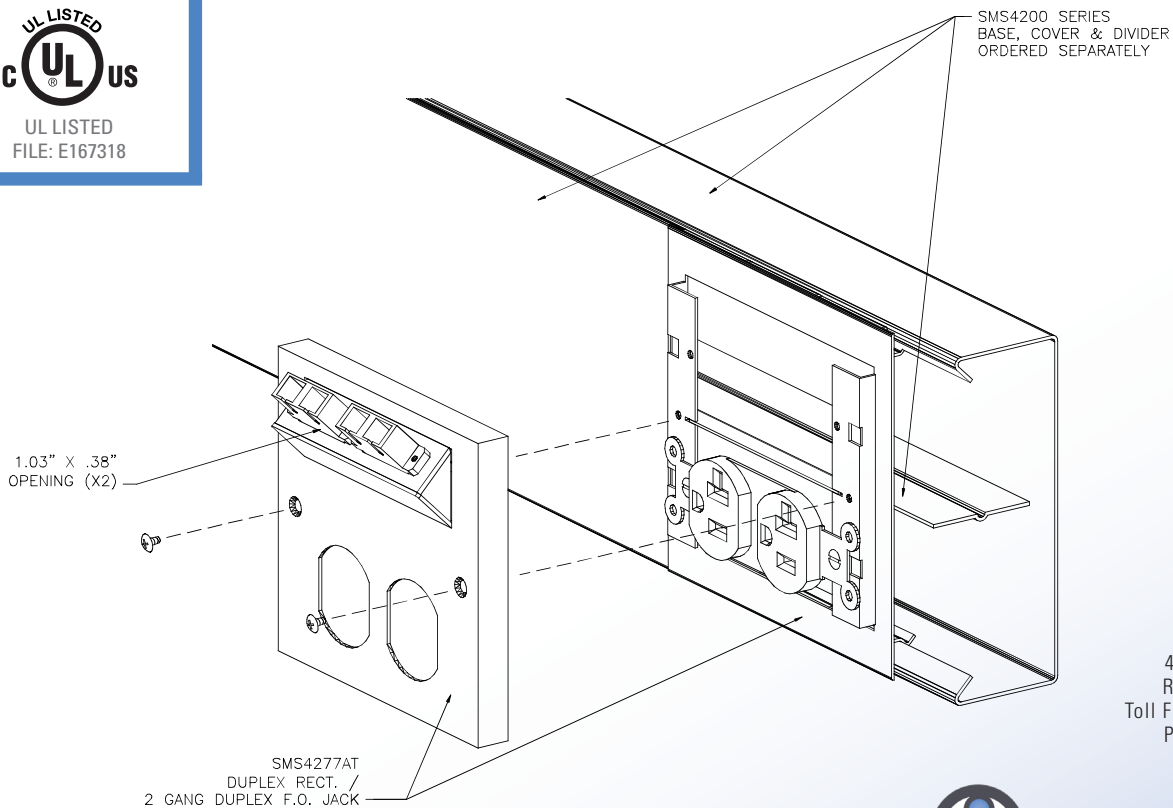

Surface Raceway / Steel SMS4277AT

SnapWay™ Accessories

Manufactured by MonoSystems, Inc.

DUPLEX PLATE

Notes

1.) Devices shown by others.

UL LISTED
FILE: E167318

4 International Drive
Rye Brook, NY 10573
Toll Free: 1 888.764.7681
Phone: 914.934.2075
Fax: 914.934.2190
MonoSystems.com