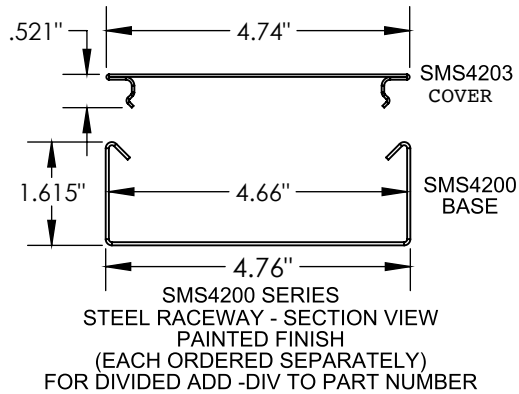

Surface Raceway / Steel SMS4277AT

SnapWay™ Accessories

Manufactured by MonoSystems, Inc.

DUPLEX PLATE

Notes

1.) Devices shown by others.

UL LISTED
FILE: E167318

4 International Drive
Rye Brook, NY 10573
Toll Free: 1 888.764.7681
Phone: 914.934.2075
Fax: 914.934.2190
MonoSystems.com