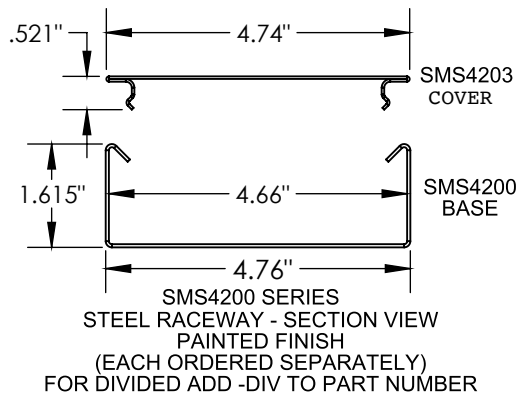

Surface Raceway / Steel SMS4277AR

SnapWay™ Accessories
Manufactured by MonoSystems, Inc.

DUPLEX PLATE

Notes

1.) Devices shown by others.

UL LISTED
FILE: E167318

4 International Drive
Rye Brook, NY 10573
Toll Free: 1 888.764.7681
Phone: 914.934.2075
Fax: 914.934.2190
MonoSystems.com