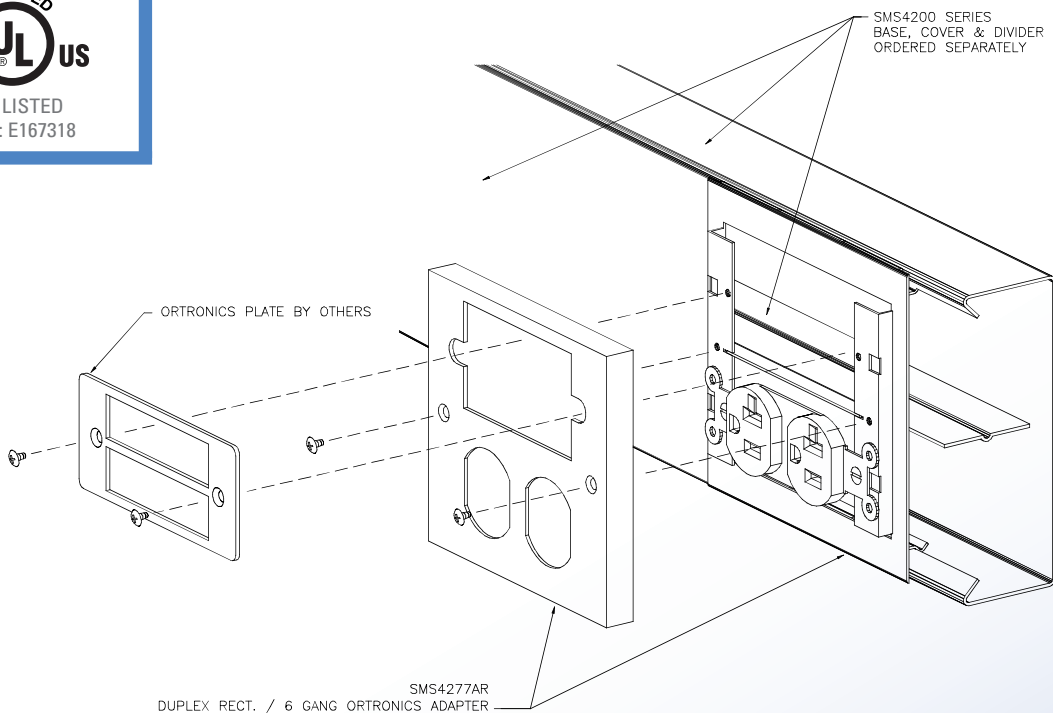

Surface Raceway / Steel SMS4277AR

SnapWay™ Accessories
Manufactured by MonoSystems, Inc.

DUPLEX PLATE

Notes

1.) Devices shown by others.

UL LISTED
FILE: E167318

4 International Drive
Rye Brook, NY 10573
Toll Free: 1 888.764.7681
Phone: 914.934.2075
Fax: 914.934.2190
MonoSystems.com