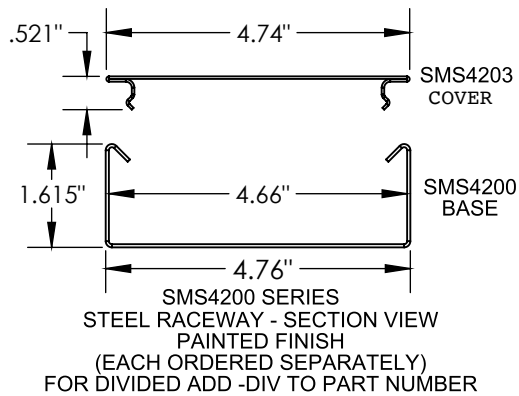

Surface Raceway / Steel SMS4277AM

SnapMark™ Accessories

Manufactured by MonoSystems, Inc.

DUPLEX / DECORA PLATE

4 International Drive
Rye Brook, NY 10573
Toll Free: 1 888.764.7681
Phone: 914.934.2075
Fax: 914.934.2190
MonoSystems.com