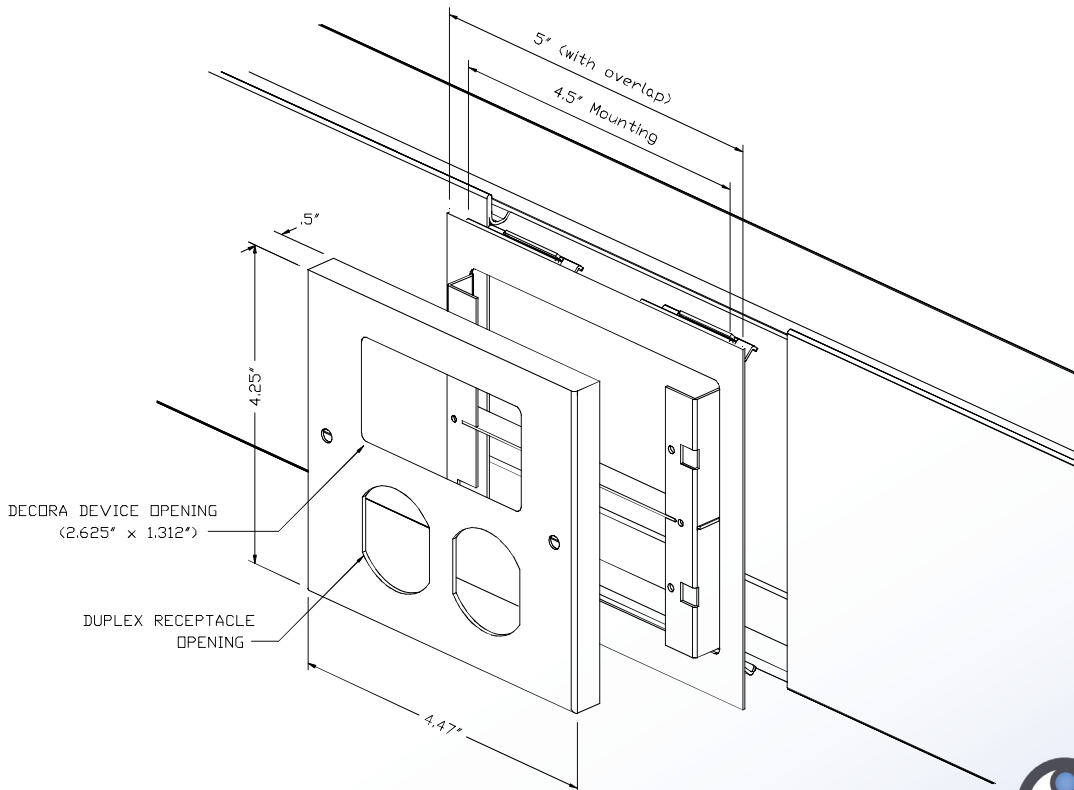

Surface Raceway / Steel SMS4277AM

SnapMark™ Accessories

Manufactured by MonoSystems, Inc.

DUPLEX / DECORA PLATE

4 International Drive
Rye Brook, NY 10573
Toll Free: 1 888.764.7681
Phone: 914.934.2075
Fax: 914.934.2190
MonoSystems.com