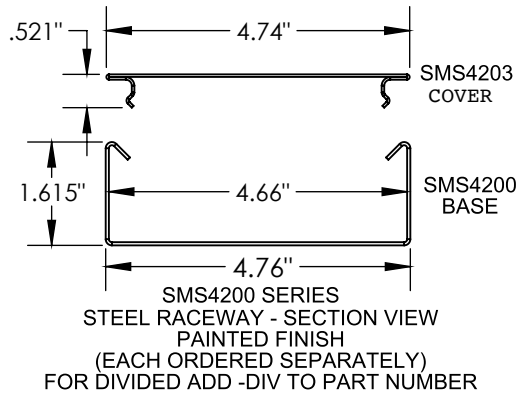

Surface Raceway / Steel SMS4277

SnapMark™ Accessories
Manufactured by MonoSystems, Inc.

COVER PLATE OPTIONS

Notes

1.) For use with SMS4200 and SMS4400 series Raceways.

Available in standard Gray or Ivory (add "-I" suffix to specify Ivory).

UL LISTED
FILE: E167318

SPECIAL COVER PLATE ORDERING			
SMS4277 X X			
CHOOSE TWO COVER OPTIONS FROM BELOW.			
THRU HOLE OPTIONS:		K.O. OPTIONS:	
DUPLEX A	RECTANGULAR L	RECTANGULAR B	COMM. C
DATA K	DATA (2X) I	DATA D	DATA (2X) E
SP SWITCH H	BLANK Z	1.4" DIA. F	1.6" DIA. G