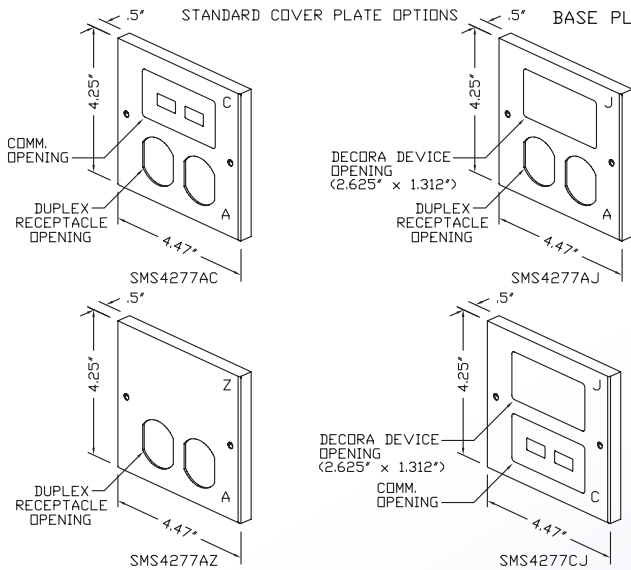

Surface Raceway / Steel SMS4277

SnapMark™ Accessories
Manufactured by MonoSystems, Inc.

COVER PLATE OPTIONS

Notes

1.) For use with SMS4200 and SMS4400 series Raceways.

Available in standard Gray or Ivory (add "-I" suffix to specify Ivory).

UL LISTED
FILE: E167318

SPECIAL COVER PLATE ORDERING			
SMS4277 X X			
CHOOSE TWO COVER OPTIONS FROM BELOW.			
THRU HOLE OPTIONS:		K.O. OPTIONS:	
DUPLEX A	RECTANGULAR L	RECTANGULAR B	COMM. C
DATA K	DATA (2X) I	DATA D	DATA (2X) E
SP SWITCH H	BLANK Z	1.4" DIA. F	1.6" DIA. G