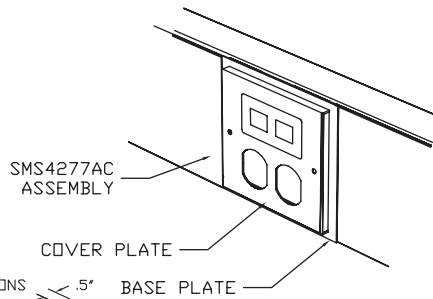

Surface Raceway / Steel SMS4277

SnapMark™ Accessories
Manufactured by MonoSystems, Inc.

COVER PLATE OPTIONS

Notes

1.) For use with SMS4200 and SMS4400 series Raceways.

Available in standard Gray or Ivory (add "-I" suffix to specify Ivory).

UL LISTED
FILE: E167318

SPECIAL COVER PLATE ORDERING			
SMS4277 X X			
CHOOSE TWO COVER OPTIONS FROM BELOW.			
THRU HOLE OPTIONS:		K.O. OPTIONS:	
DUPLEX A	RECTANGULAR L	RECTANGULAR B	COMM. C
DATA K	DATA (2X) I	DATA D	DATA (2X) E
SP SWITCH H	BLANK Z	1.4" DIA. F	1.6" DIA. G