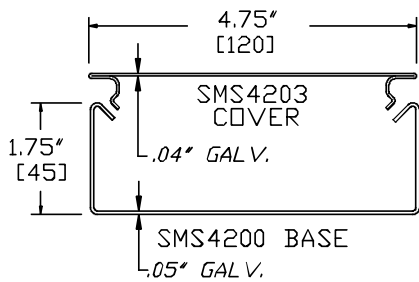

Surface Raceway / Steel

SMS4257B

SnapMark™ Fittings
 Manufactured by MonoSystems, Inc.

BRIDGE

Assembly Instructions

1.) Over SMS2100, SMS500 and SMS700 series (ordered separately).

Available in standard Gray or Ivory (add "-I" suffix to specify Ivory).

SMS4200 SERIES
 STEEL RACEWAY
 SECTION VIEW
 EACH ORDERED SEPARATELY
 SCALE: NONE

UL LISTED
 FILE: E167318

4 International Drive
 Rye Brook, NY 10573
 Toll Free: 1 888.764.7681
 Phone: 914.934.2075
 Fax: 914.934.2190
 MonoSystems.com