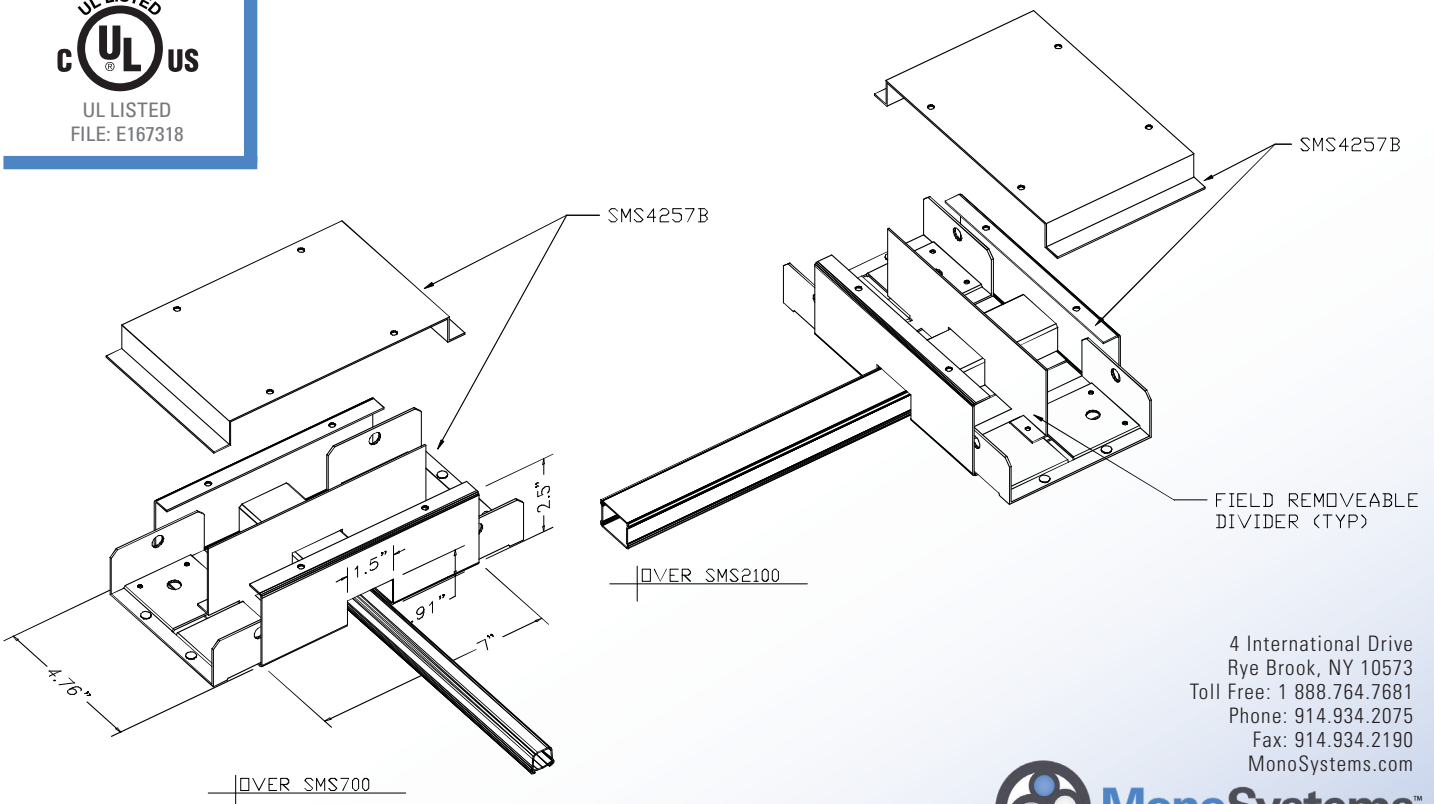

Surface Raceway / Steel

SMS4257B

SnapMark™ Fittings
 Manufactured by MonoSystems, Inc.

BRIDGE

Assembly Instructions

1.) Over SMS2100, SMS500 and SMS700 series (ordered separately).

Available in standard Gray or Ivory (add "-I" suffix to specify Ivory).

SMS4200 SERIES
 STEEL RACEWAY
 SECTION VIEW
 EACH ORDERED SEPARATELY
 SCALE: NONE

UL LISTED
 FILE: E167318

4 International Drive
 Rye Brook, NY 10573
 Toll Free: 1 888.764.7681
 Phone: 914.934.2075
 Fax: 914.934.2190
 MonoSystems.com