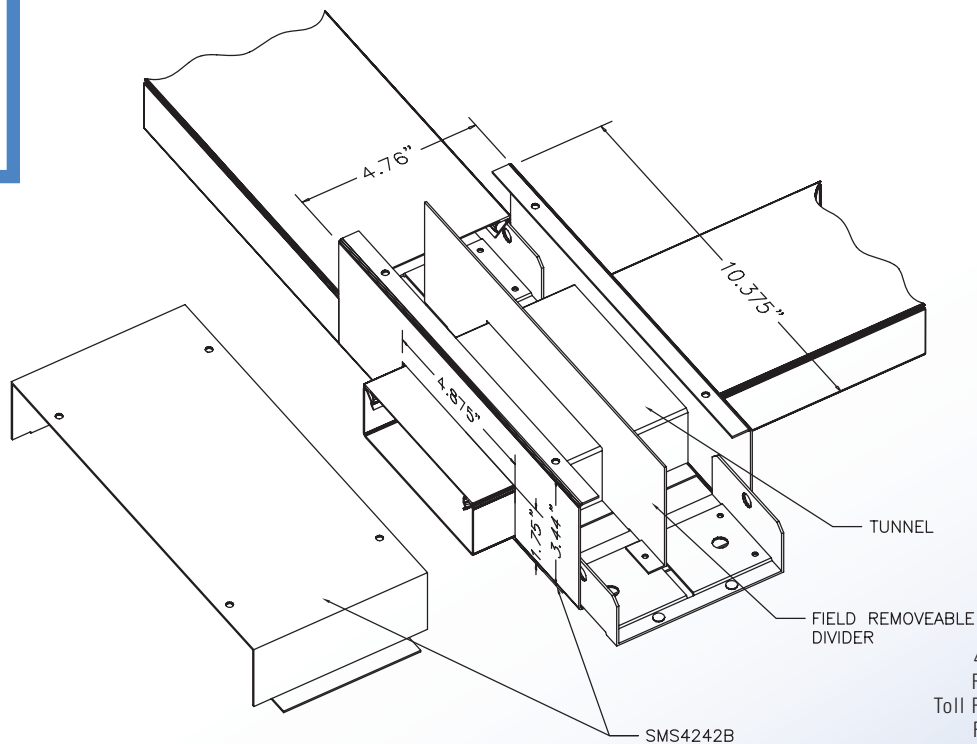

Surface Raceway / Steel SMS4242B

SnapMark™ Fittings

Manufactured by MonoSystems, Inc.

BRIDGE (OVER SMS4200 AND SMS3200 SERIES)

Notes

- 1.) Cover attachment hardware provided.
- 2.) Raceways ordered separately.

Available in standard Gray or Ivory (add "-I" suffix to specify Ivory).

Material

18 GA. Galvanized.

SMS4200 SERIES
STEEL RACEWAY
SECTION VIEW
EACH ORDERED SEPARATELY
SCALE: NONE

UL LISTED
FILE: E167318

4 International Drive
Rye Brook, NY 10573
Toll Free: 1 888.764.7681
Phone: 914.934.2075
Fax: 914.934.2190
MonoSystems.com