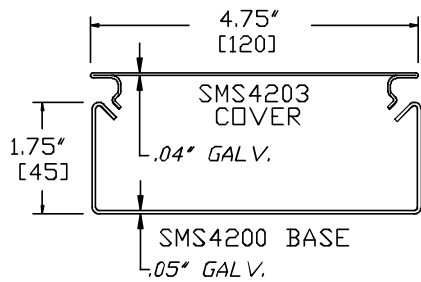

Surface Raceway / Steel SMS4242B

SnapMark™ Fittings

Manufactured by MonoSystems, Inc.

BRIDGE (OVER SMS4200 AND SMS3200 SERIES)

Notes

- 1.) Cover attachment hardware provided.
- 2.) Raceways ordered separately.

Available in standard Gray or Ivory (add "-I" suffix to specify Ivory).

Material

18 GA. Galvanized.

SMS4200 SERIES
STEEL RACEWAY
SECTION VIEW
EACH ORDERED SEPARATELY
SCALE: NONE

UL LISTED
FILE: E167318

4 International Drive
Rye Brook, NY 10573
Toll Free: 1 888.764.7681
Phone: 914.934.2075
Fax: 914.934.2190
MonoSystems.com