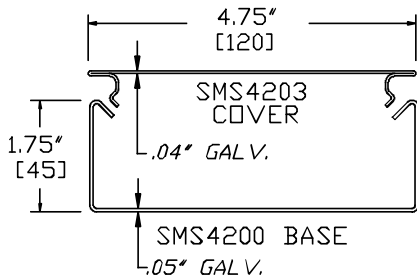

Surface Raceway / Steel SMS4239

SnapMark™ Accessories

Manufactured by MonoSystems, Inc.

VERTICAL TWO GANG UNIVERSAL PLATE

Notes

1.) Use with flush plate by others.

Available in standard Gray or Ivory (add "-I" suffix to specify Ivory).

SMS4203
COVER
.04" GALV.

SMS4200 BASE
.05" GALV.

SMS4200 SERIES
STEEL RACEWAY
SECTION VIEW
EACH ORDERED SEPARATELY
SCALE: NONE

UL LISTED
FILE: E167318

4 International Drive
Rye Brook, NY 10573
Toll Free: 1 888.764.7681
Phone: 914.934.2075
Fax: 914.934.2190
MonoSystems.com