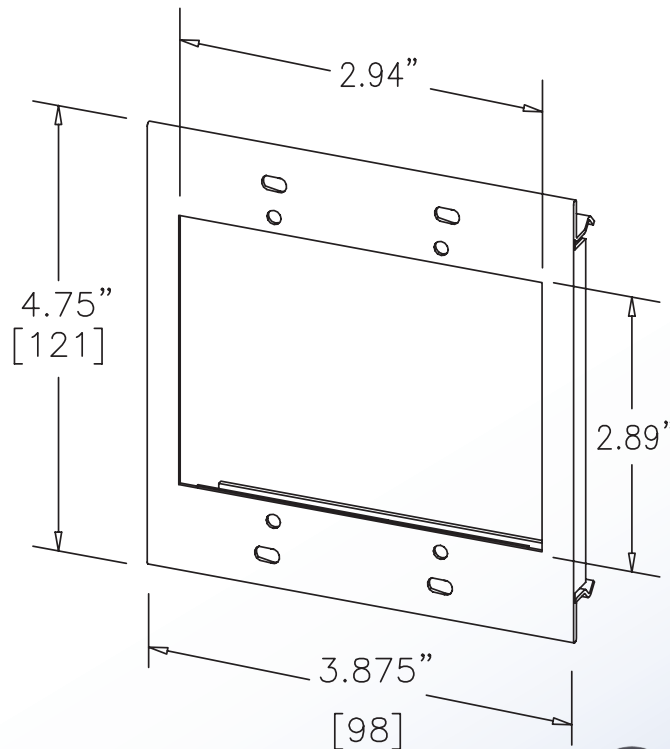

Surface Raceway / Steel SMS4239

SnapMark™ Accessories

Manufactured by MonoSystems, Inc.

VERTICAL TWO GANG UNIVERSAL PLATE

Notes

1.) Use with flush plate by others.

Available in standard Gray or Ivory (add "-I" suffix to specify Ivory).

SMS4203
COVER
.04" GALV.

SMS4200 BASE
.05" GALV.

SMS4200 SERIES
STEEL RACEWAY
SECTION VIEW
EACH ORDERED SEPARATELY
SCALE: NONE

UL LISTED
FILE: E167318

4 International Drive
Rye Brook, NY 10573
Toll Free: 1 888.764.7681
Phone: 914.934.2075
Fax: 914.934.2190
MonoSystems.com