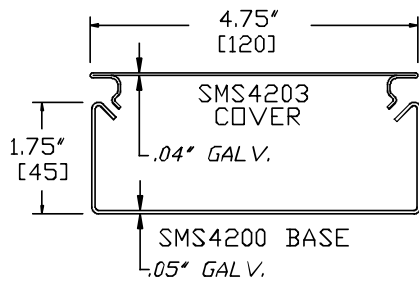

Surface Raceway / Steel SMS4238

SnapMark™ Accessories

Manufactured by MonoSystems, Inc.

VERTICAL SINGLE GANG UNIVERSAL PLATE

Notes

1.) Use with flush plate by others.

Available in standard Gray or Ivory (add "-I" suffix to specify Ivory).

SMS4200 SERIES
STEEL RACEWAY
SECTION VIEW
EACH ORDERED SEPARATELY
SCALE: NONE

UL LISTED
FILE: E167318

4 International Drive
Rye Brook, NY 10573
Toll Free: 1 888.764.7681
Phone: 914.934.2075
Fax: 914.934.2190
MonoSystems.com