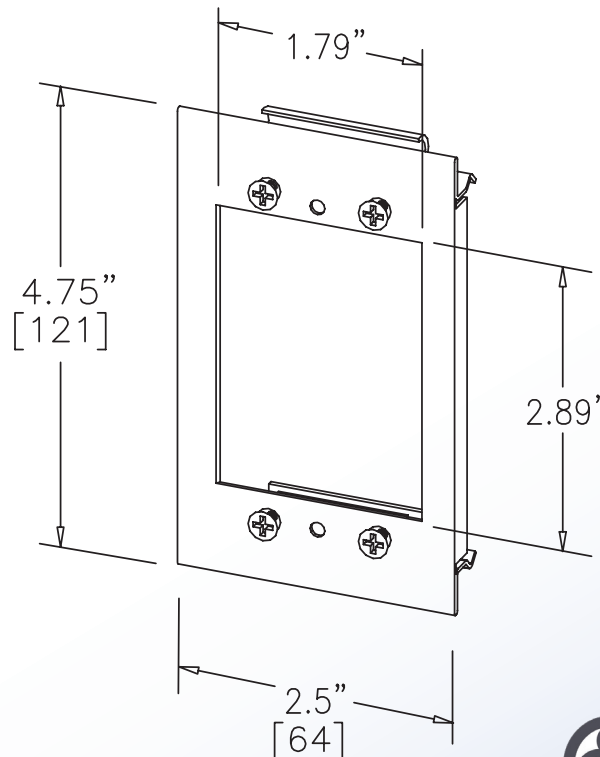

Surface Raceway / Steel SMS4238

SnapMark™ Accessories

Manufactured by MonoSystems, Inc.

VERTICAL SINGLE GANG UNIVERSAL PLATE

Notes

1.) Use with flush plate by others.

Available in standard Gray or Ivory (add "-I" suffix to specify Ivory).

SMS4200 SERIES
STEEL RACEWAY
SECTION VIEW
EACH ORDERED SEPARATELY
SCALE: NONE

UL LISTED
FILE: E167318

4 International Drive
Rye Brook, NY 10573
Toll Free: 1 888.764.7681
Phone: 914.934.2075
Fax: 914.934.2190
MonoSystems.com