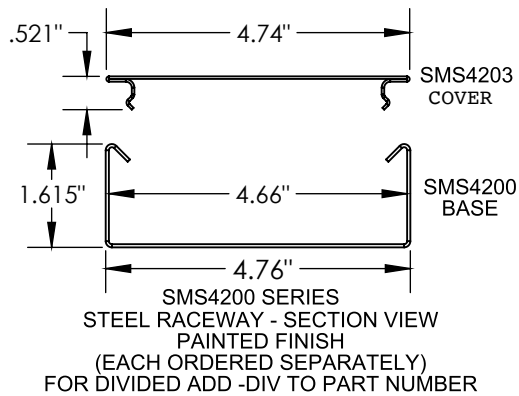

Surface Raceway / Steel SMS4237

SnapMark™ Accessories

Manufactured by MonoSystems, Inc.

SINGLE GANG UNIVERSAL PLATE WITH OVERLAP

Notes

1.) Use with flush plate by others.

Available in standard Gray or Ivory (add "-I" suffix to specify Ivory).