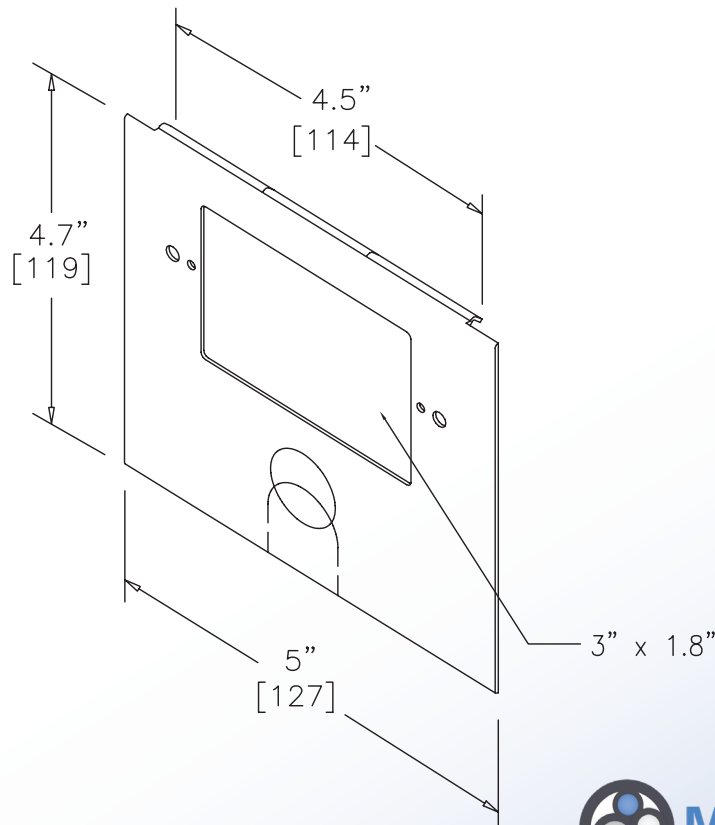

4 International Drive
Rye Brook, NY 10573
Toll Free: 1 888.764.7681
Phone: 914.934.2075
Fax: 914.934.2190
MonoSystems.com