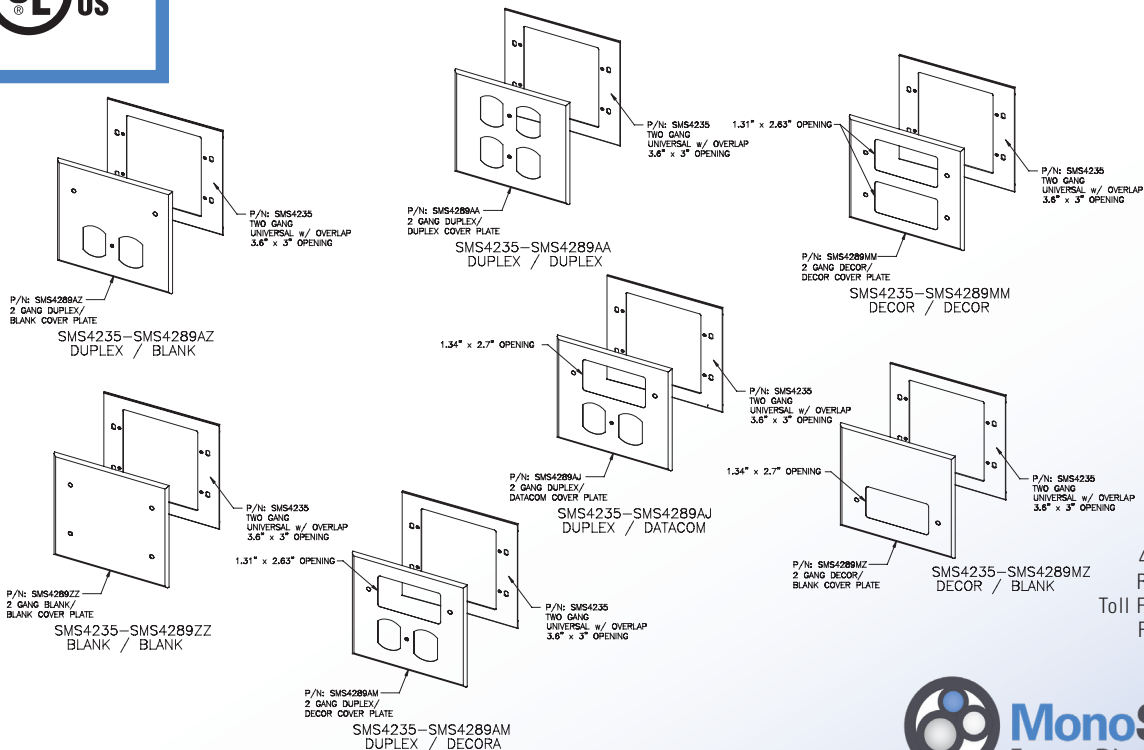

# Surface Raceway / Steel SMS4235 AND SMS4289

SnapMark™ Accessories  
Manufactured by MonoSystems, Inc.

## TWO GANG COVER PLATE OPTIONS

Available in Standard Gray or Ivory  
(Add -I suffix to specify Ivory)

SMS4200 SERIES  
STEEL RACEWAY  
SECTION VIEW  
EACH ORDERED SEPARATELY  
SCALE: NONE

4 International Drive  
Rye Brook, NY 10573  
Toll Free: 1 888.764.7681  
Phone: 914.934.2075  
Fax: 914.934.2190  
MonoSystems.com