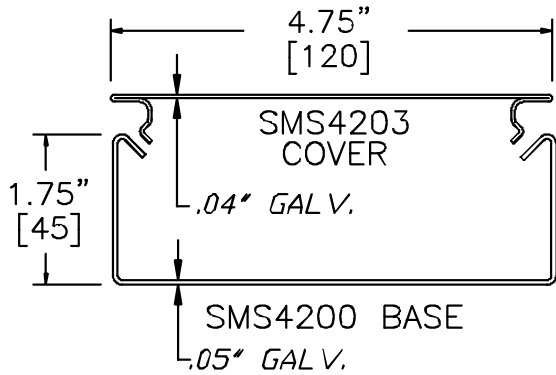

# Surface Raceway / Steel SMS4235 AND SMS4289

SnapMark™ Accessories  
Manufactured by MonoSystems, Inc.

## TWO GANG COVER PLATE OPTIONS

Available in Standard Gray or Ivory  
(Add -I suffix to specify Ivory)

SMS4200 SERIES  
STEEL RACEWAY  
SECTION VIEW  
EACH ORDERED SEPARATELY  
SCALE: NONE

4 International Drive  
Rye Brook, NY 10573  
Toll Free: 1 888.764.7681  
Phone: 914.934.2075  
Fax: 914.934.2190  
MonoSystems.com